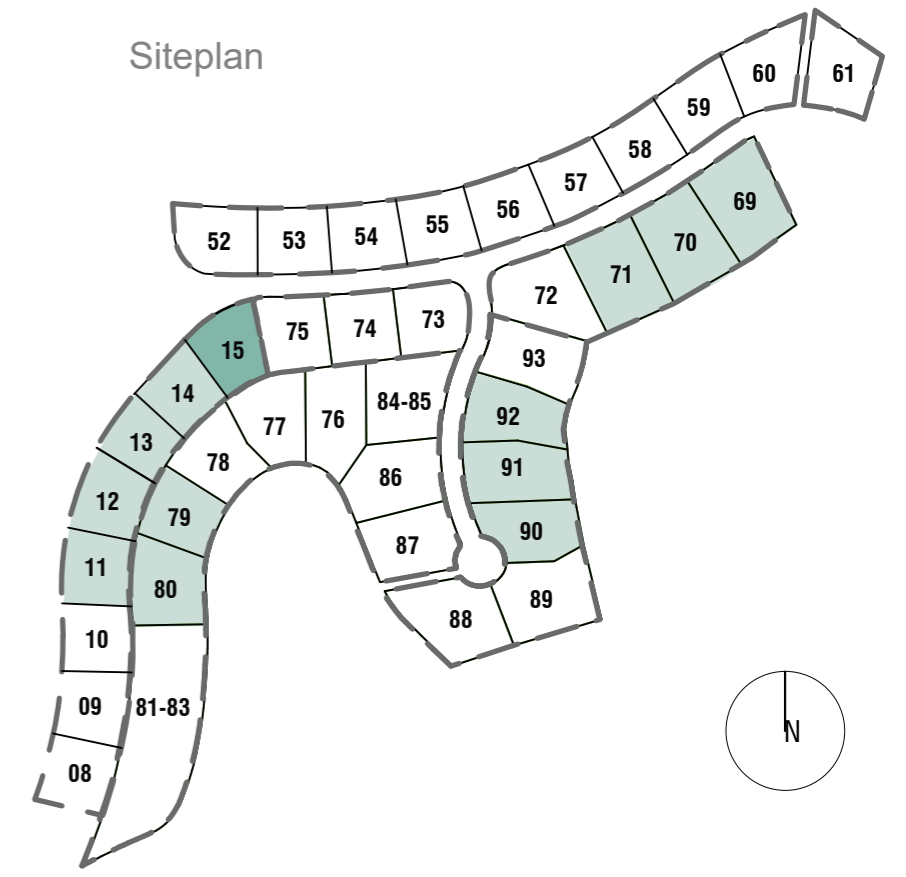

**GROUND FLOOR**

**VILLA ROMERO**

3 BEDROOMS

LA FINCA  
de  
**J A S M I N E**

Siteplan

VILLA ROMERO

3 BEDROOMS

LA FINCA  
de  
J A S M I N E

**GROUND FLOOR**

**VILLA LAUREL**

4 BEDROOMS

LA FINCA  
de  
**J A S M I N E**

Siteplan

Laurel | 4 bedrooms      Plot 15 | Phase 1.D

This document is purely informative and for marketing purposes only. It does not form part of any offer or contract between any of the parties in any way. All the information contained in this document is known to be accurate at time of production but is subject to change without prior notice. Any questions that may arise in the interpretation of these plans (sizes, heights, sections etc.) can be clarified by contacting the developer. Depictions of furniture and kitchens have been included for guidance and decorative purposes only.

FIRST FLOOR

## VILLA LAUREL

4 BEDROOMS