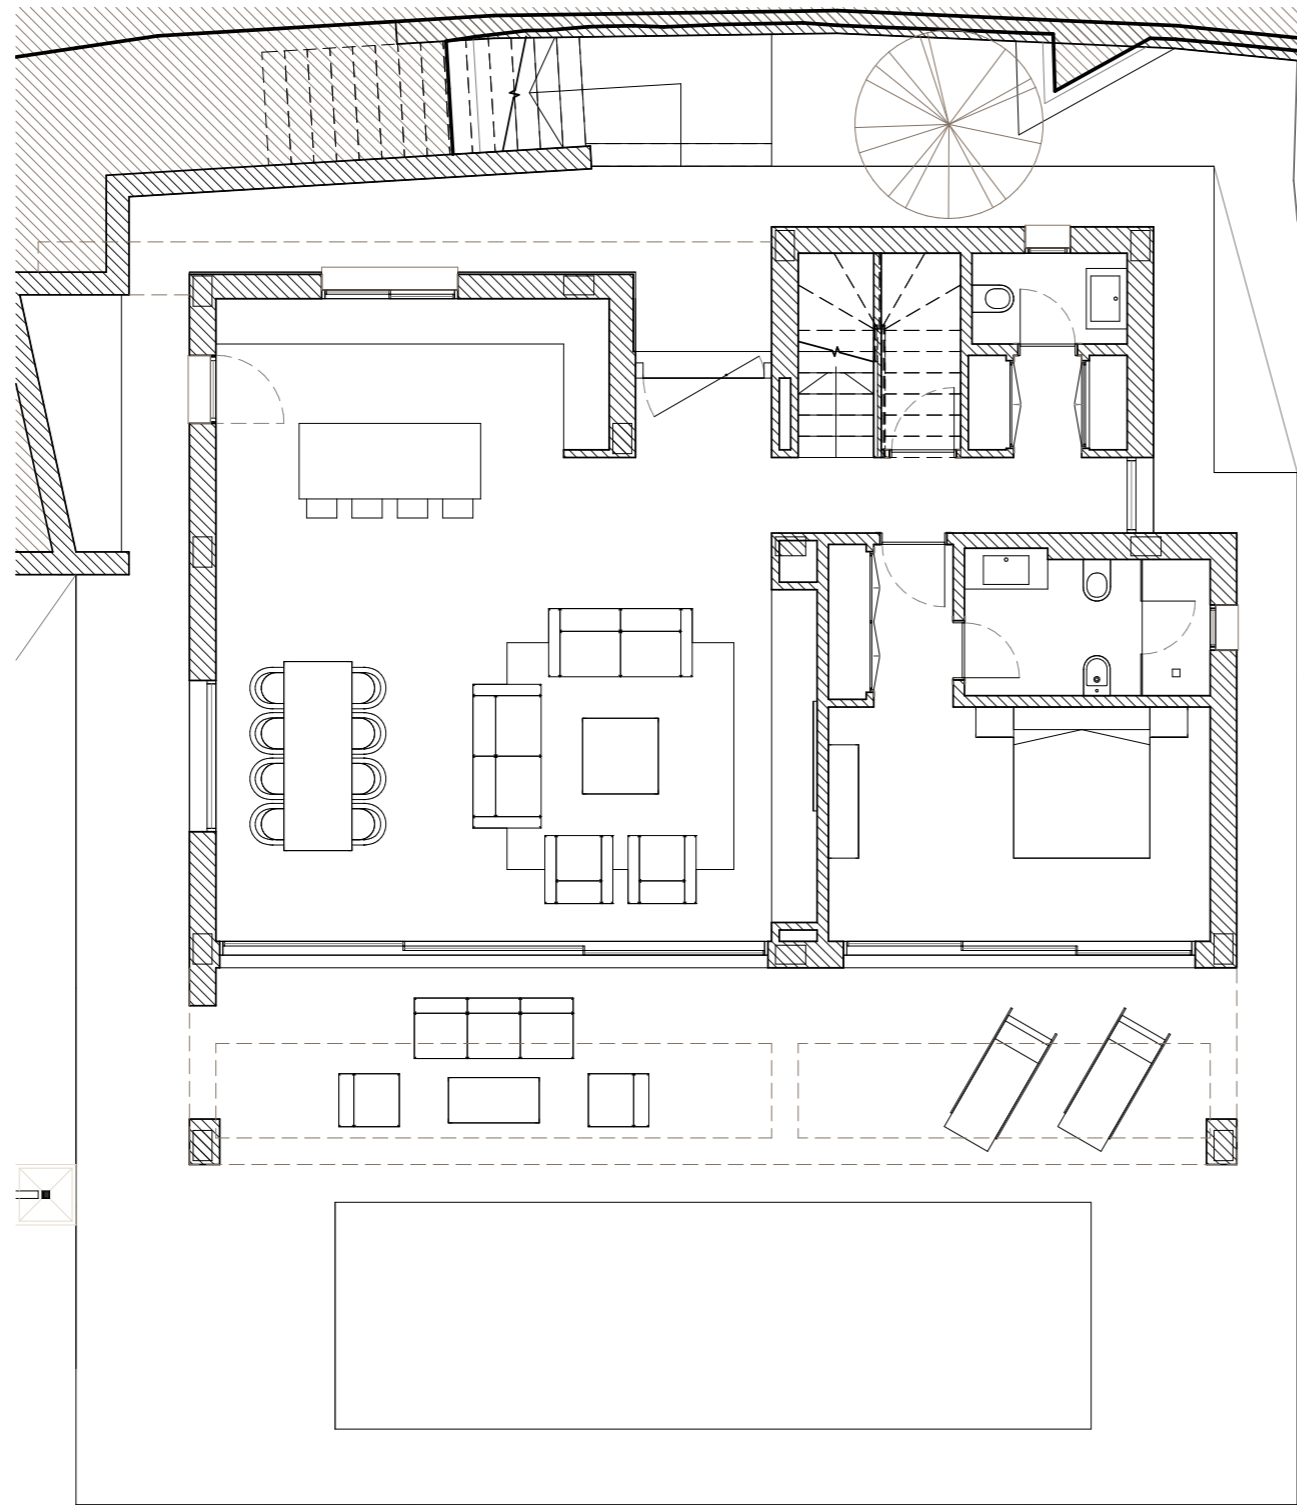

**GROUND FLOOR**

**VILLA ROMERO**

3 BEDROOMS

LA FINCA  
de  
**J A S M I N E**

Siteplan

VILLA ROMERO

3 BEDROOMS

LA FINCA  
de  
J A S M I N E

GROUND FLOOR

Siteplan

This document is purely informative and for marketing purposes only. It does not form part of any offer or contract between any of the parties in any way. All the information contained in this document is known to be accurate at time of production but is subject to change without prior notice. Any questions that may arise in the interpretation of these plans (sizes, heights, sections etc.) can be clarified by contacting the developer. Depictions of furniture and kitchens have been included for guidance and decorative purposes only.

**GROUND FLOOR**

**VILLA LAUREL**

4 BEDROOMS

LA FINCA  
de  
**J A S M I N E**

Siteplan

Laurel | 4 bedrooms      Plot 15 | Phase 1.D

This document is purely informative and for marketing purposes only. It does not form part of any offer or contract between any of the parties in any way. All the information contained in this document is known to be accurate at time of production but is subject to change without prior notice. Any questions that may arise in the interpretation of these plans (sizes, heights, sections etc.) can be clarified by contacting the developer. Depictions of furniture and kitchens have been included for guidance and decorative purposes only.

FIRST FLOOR