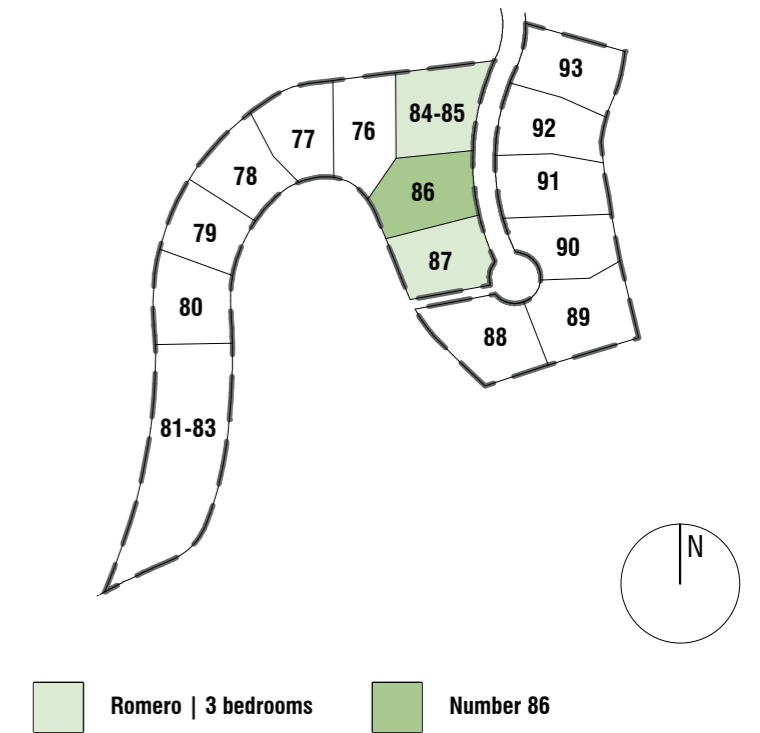

**GROUND FLOOR**

**VILLA ROMERO**

3 BEDROOMS

LA FINCA  
de  
**J A S M I N E**

Siteplan

VILLA ROMERO

3 BEDROOMS

LA FINCA  
de  
J A S M I N E

**GROUND FLOOR**

**VILLA LAUREL**

4 BEDROOMS

LA FINCA  
de  
**J A S M I N E**

Siteplan

Laurel | 4 bedrooms      Plot 15 | Phase 1.D

This document is purely informative and for marketing purposes only. It does not form part of any offer or contract between any of the parties in any way. All the information contained in this document is known to be accurate at time of production but is subject to change without prior notice. Any questions that may arise in the interpretation of these plans (sizes, heights, sections etc.) can be clarified by contacting the developer. Depictions of furniture and kitchens have been included for guidance and decorative purposes only.

## VILLA LAUREL

4 BEDROOMS

# VILLA LAVANDA

3 DORMITORIOS