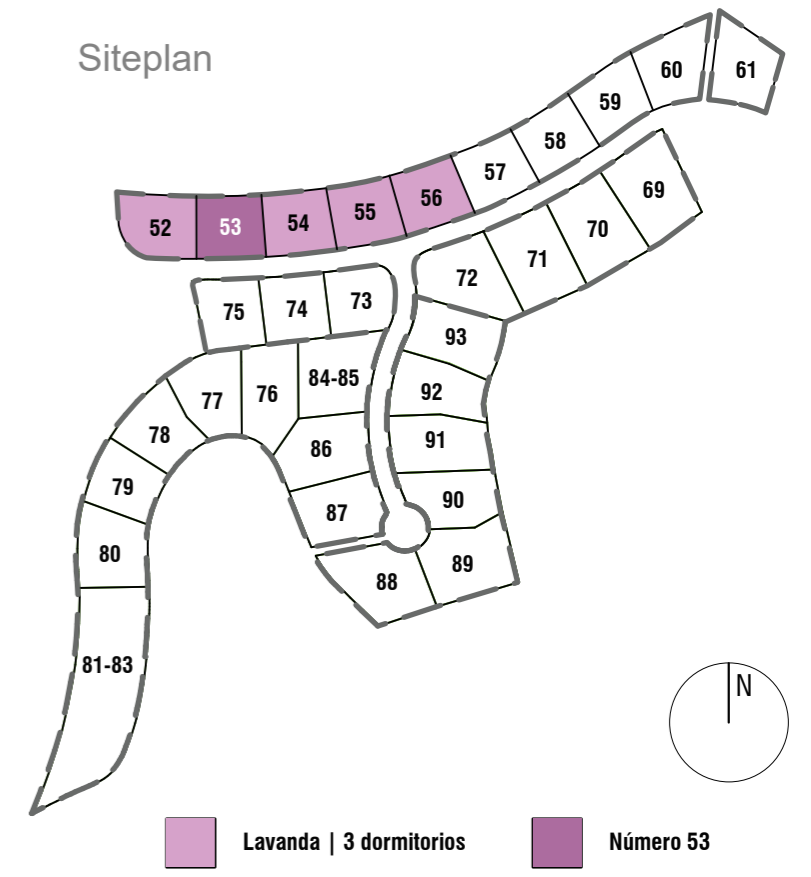

# VILLA LAVANDA

3 DORMITORIOS

SÓTANO OPCIÓN 1

VILLA LAVANDA  
3 DORMITORIOS

LA FINCA  
de  
J A S M I N E

Siteplan

This document is purely informative and for marketing purposes only. It does not form part of any offer or contract between any of the parties in any way. All the information contained in this document is known to be accurate at time of production but is subject to change without prior notice. Any questions that may arise in the interpretation of these plans (sizes, heights, sections etc.) can be clarified by contacting the developer. Depictions of furniture and kitchens have been included for guidance and decorative purposes only.