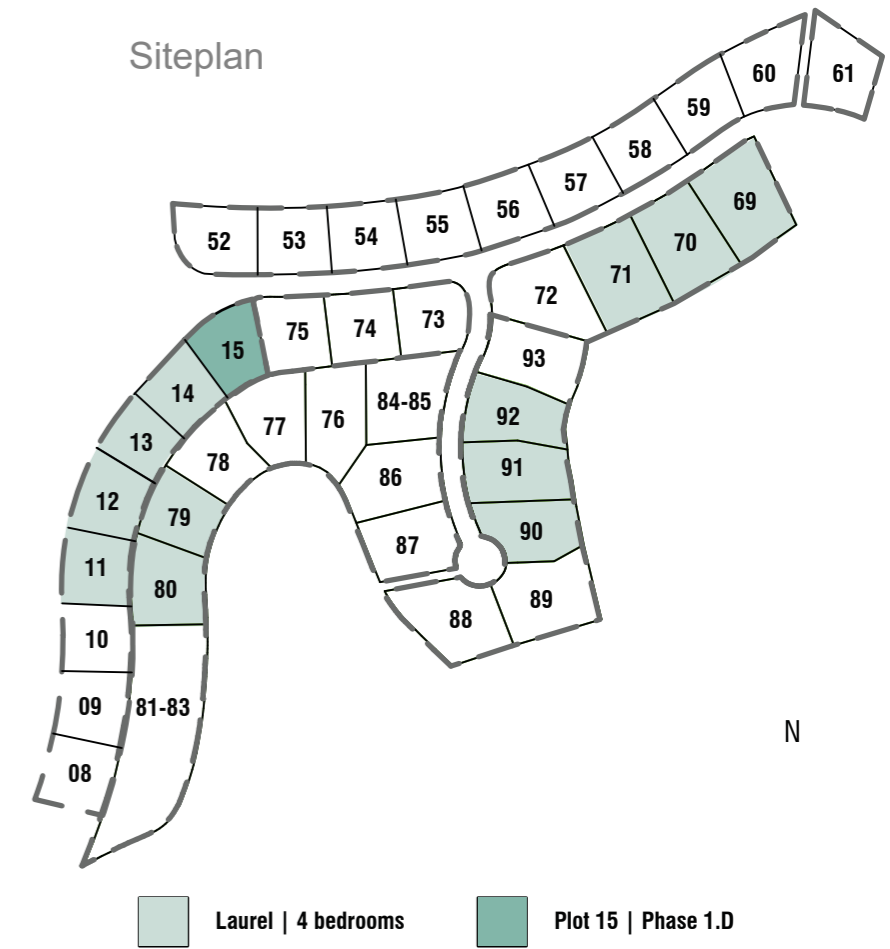

This document is purely informative and for marketing purposes only. It does not form part of any offer or contract between any of the parties in any way. All the information contained in this document is known to be accurate at time of production but is subject to change without prior notice. Any questions that may arise in the interpretation of these plans (sizes, heights, sections etc.) can be clarified by contacting the developer. Depictions of furniture and kitchens have been included for guidance and decorative purposes only.

FIRST FLOOR

VILLA LAUREL

4 BEDROOMS

LA FINCA de J A S M I N E

Siteplan