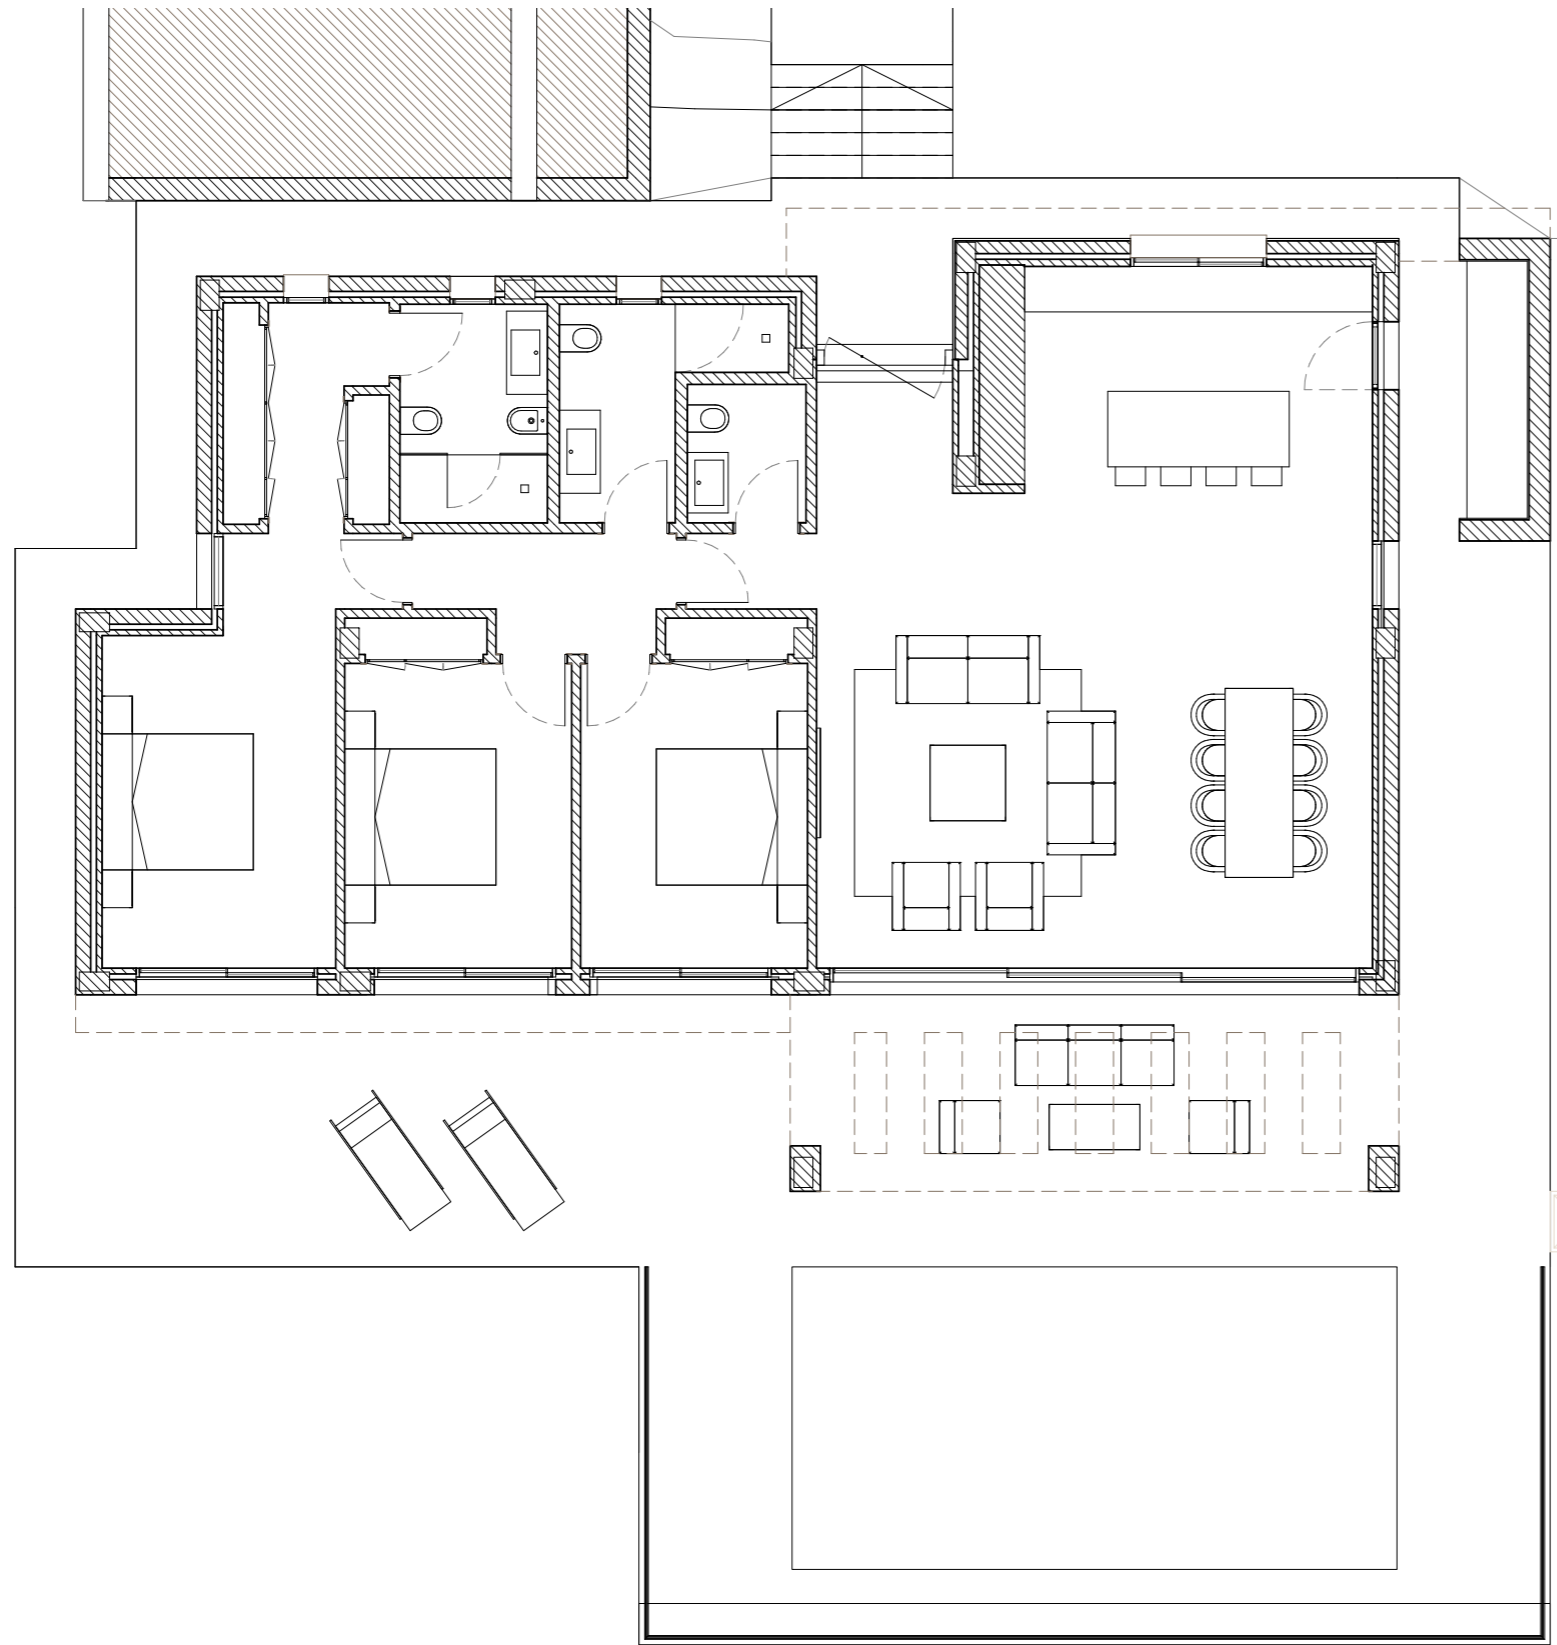

**GROUND FLOOR**

**VILLA ROMERO**

3 BEDROOMS

LA FINCA  
de  
**J A S M I N E**

Siteplan

VILLA ROMERO

3 BEDROOMS

LA FINCA  
de  
J A S M I N E

**GROUND FLOOR**

**VILLA LAUREL**

4 BEDROOMS

LA FINCA  
de  
**J A S M I N E**

Siteplan

Laurel | 4 bedrooms      Plot 15 | Phase 1.D

This document is purely informative and for marketing purposes only. It does not form part of any offer or contract between any of the parties in any way. All the information contained in this document is known to be accurate at time of production but is subject to change without prior notice. Any questions that may arise in the interpretation of these plans (sizes, heights, sections etc.) can be clarified by contacting the developer. Depictions of furniture and kitchens have been included for guidance and decorative purposes only.

FIRST FLOOR