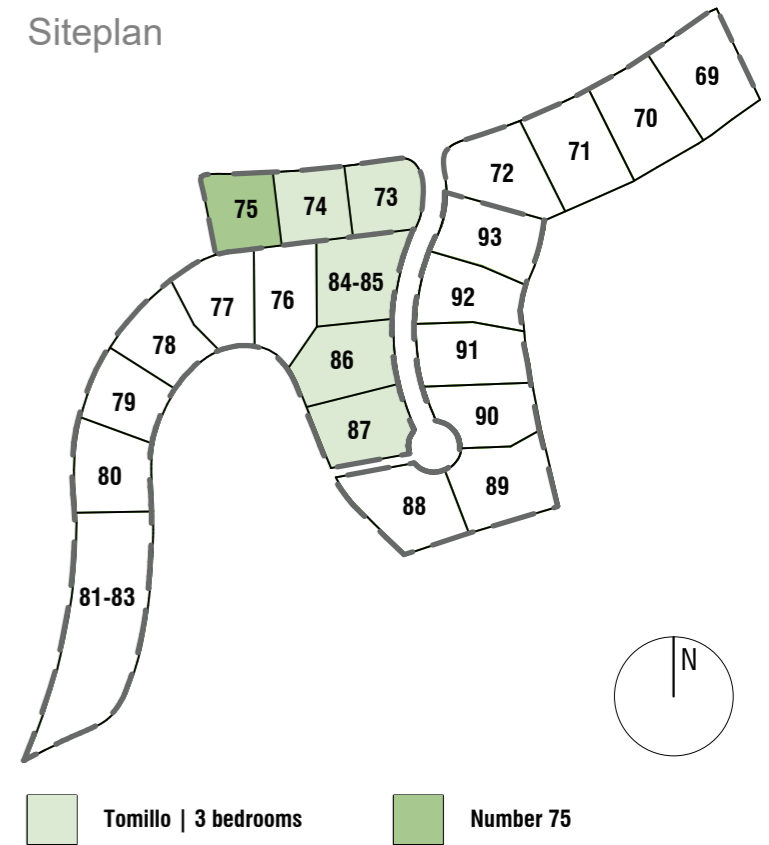

VILLA ROMERO

3 BEDROOMS

LA FINCA
de
J A S M I N E

This document is purely informative and for marketing purposes only. It does not form part of any offer or contract between any of the parties in any way. All the information contained in this document is known to be accurate at time of production but is subject to change without prior notice. Any questions that may arise in the interpretation of these plans (sizes, heights, sections etc.) can be clarified by contacting the developer. Depictions of furniture and kitchens have been included for guidance and decorative purposes only.

Siteplan