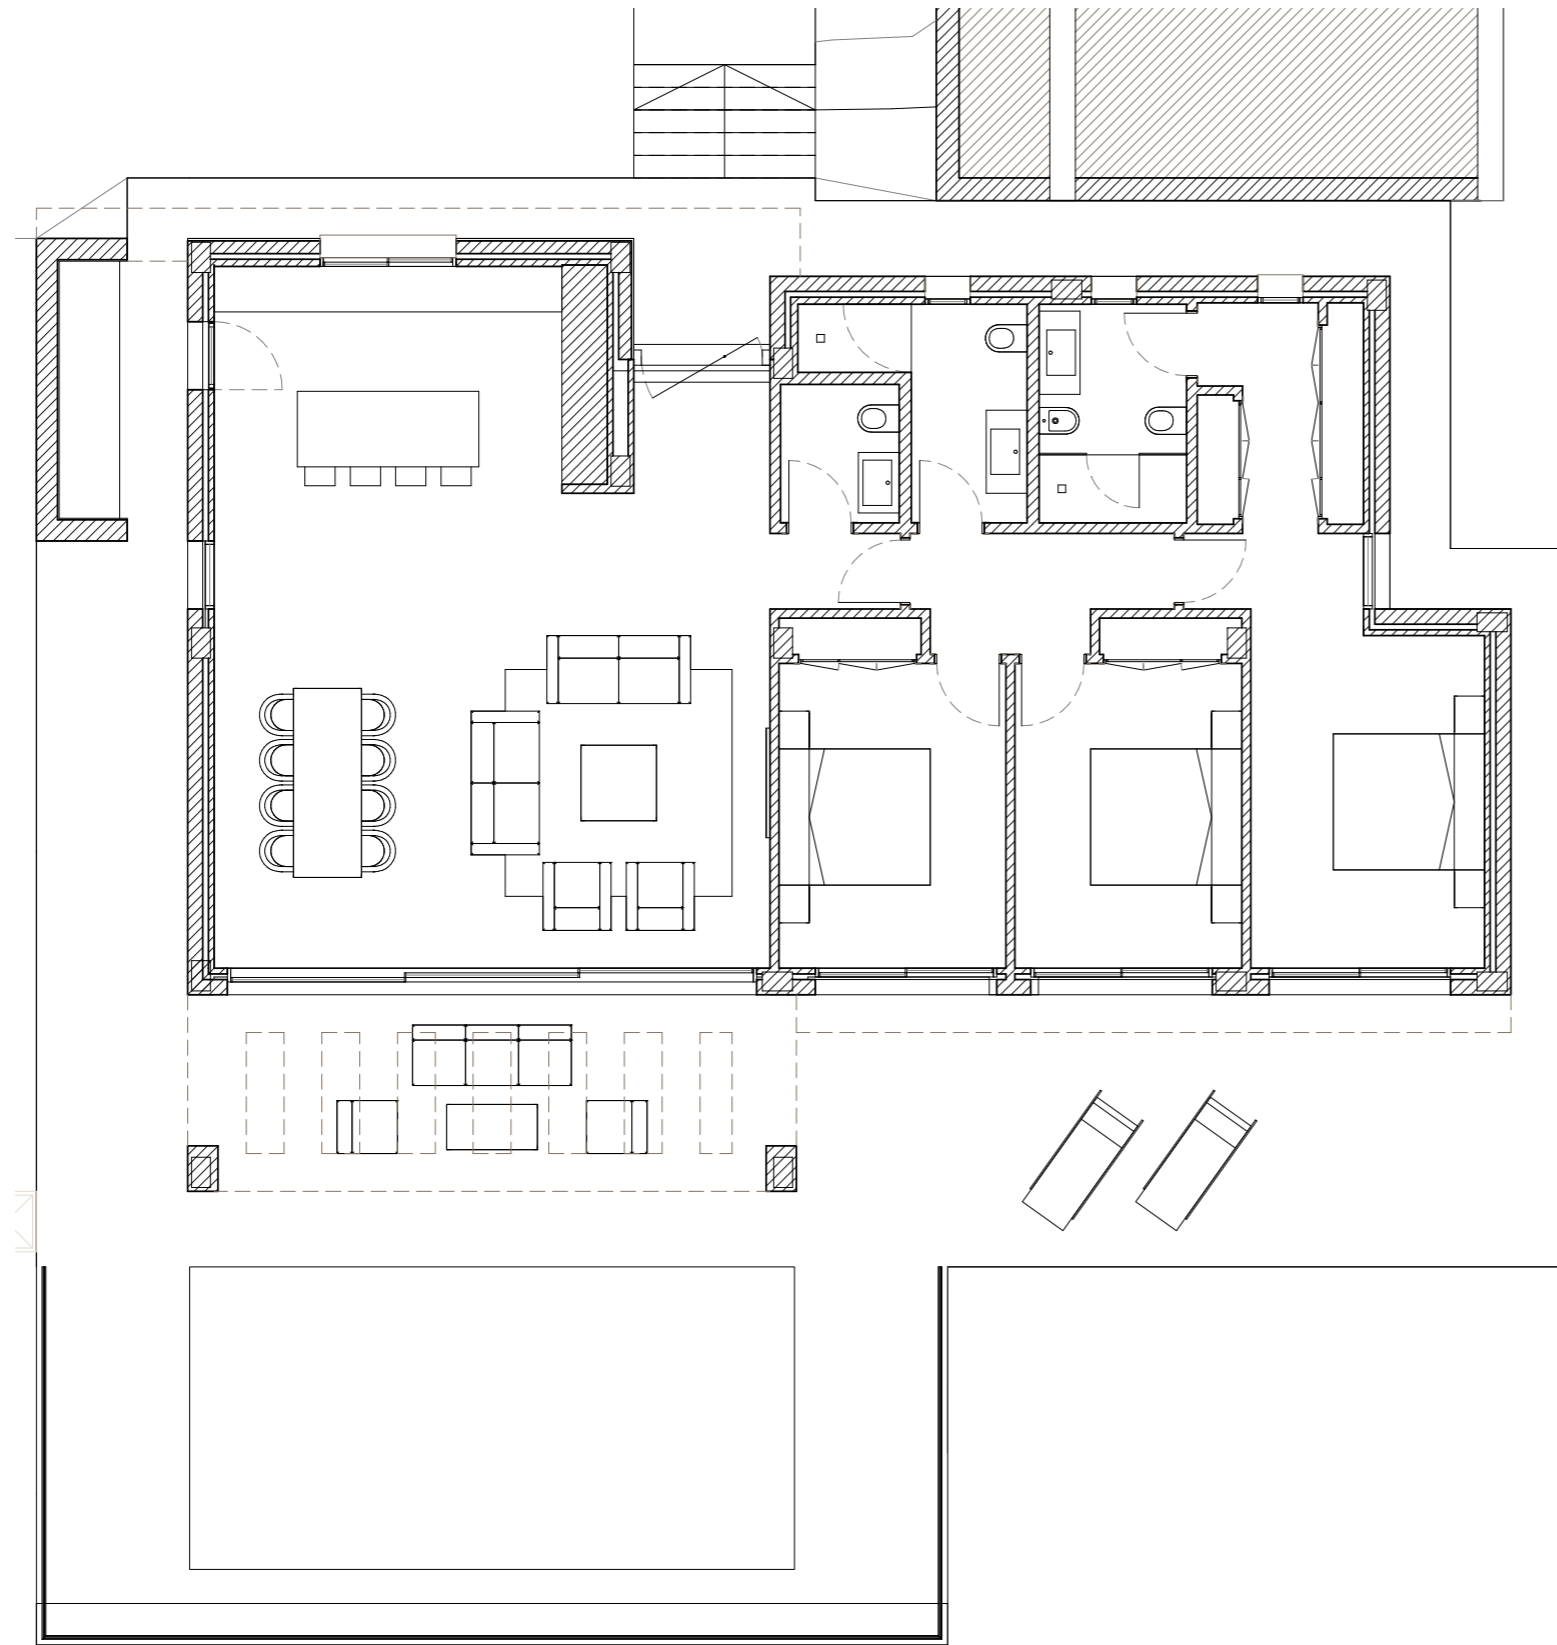

This document is purely informative and for marketing purposes only. It does not form part of any offer or contract between any of the parties in any way. All the information contained in this document is known to be accurate at time of production but is subject to change without prior notice. Any questions that may arise in the interpretation of these plans (sizes, heights, sections etc.) can be clarified by contacting the developer. Depictions of furniture and kitchens have been included for guidance and decorative purposes only.

GROUND FLOOR