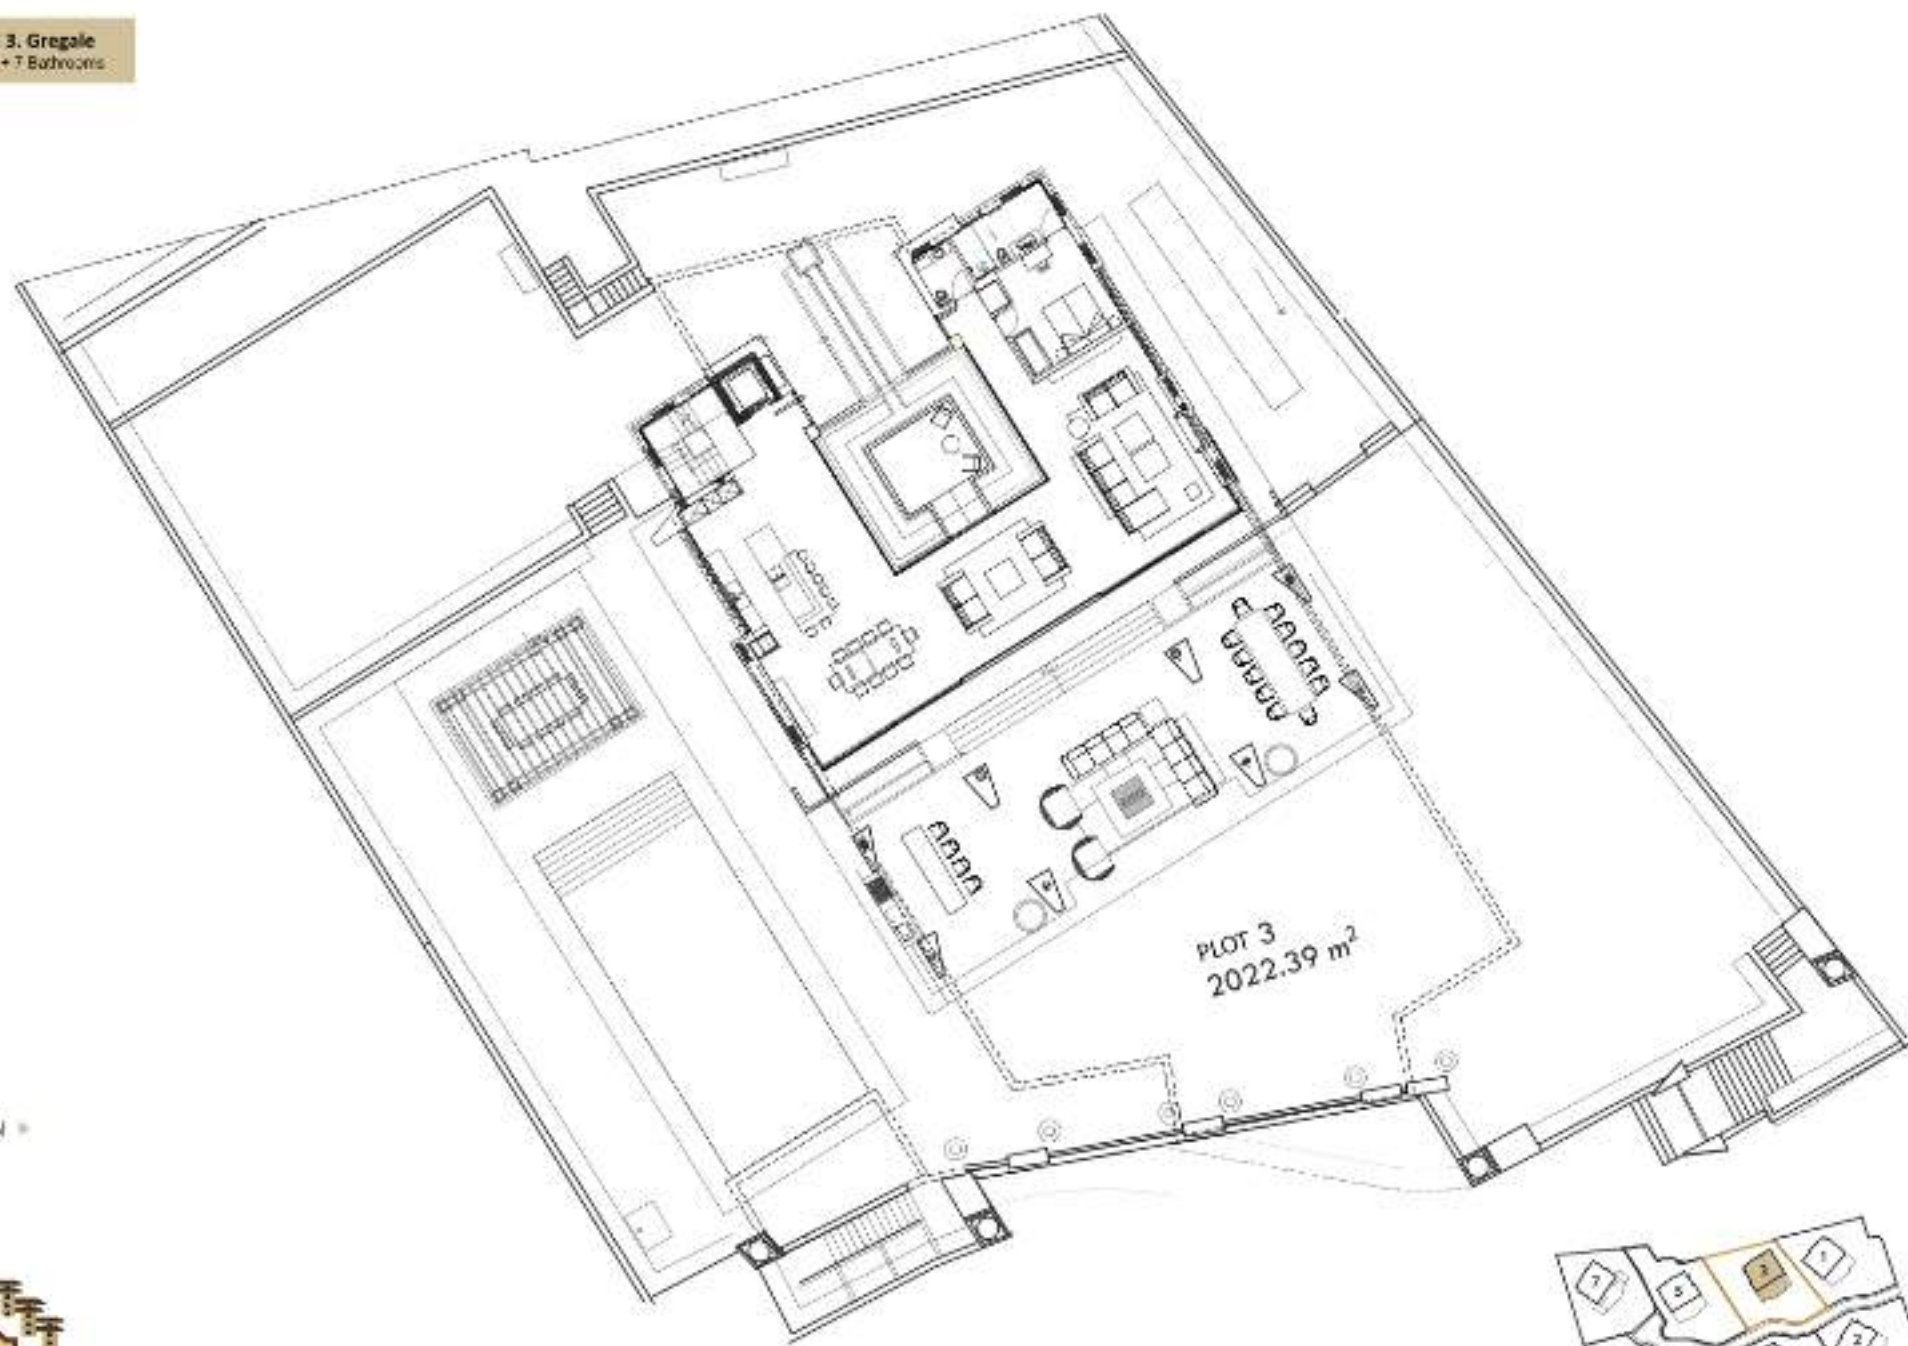

NORTH

SITE PLAN - PALACETES DE BANÚS

SITE PLAN

N O R T H

PALACETE 5. Tramontane
6 Bedrooms + 7 Bathrooms

SITE PLAN >

PALACETES DE BANÓS

Disclaimer: This document is purely informative and for marketing purposes only. It does not form part of any offer or contract between any of the parties in any way. All the information contained in this document is known to be accurate at time of production but is subject to change without our notice. Any questions that may arise in the interpretation of these plans (rows, heights, sections etc.) can be clarified by contacting the developer. Depictions of furniture and kitchens have been included for guidance and descriptive purposes only.