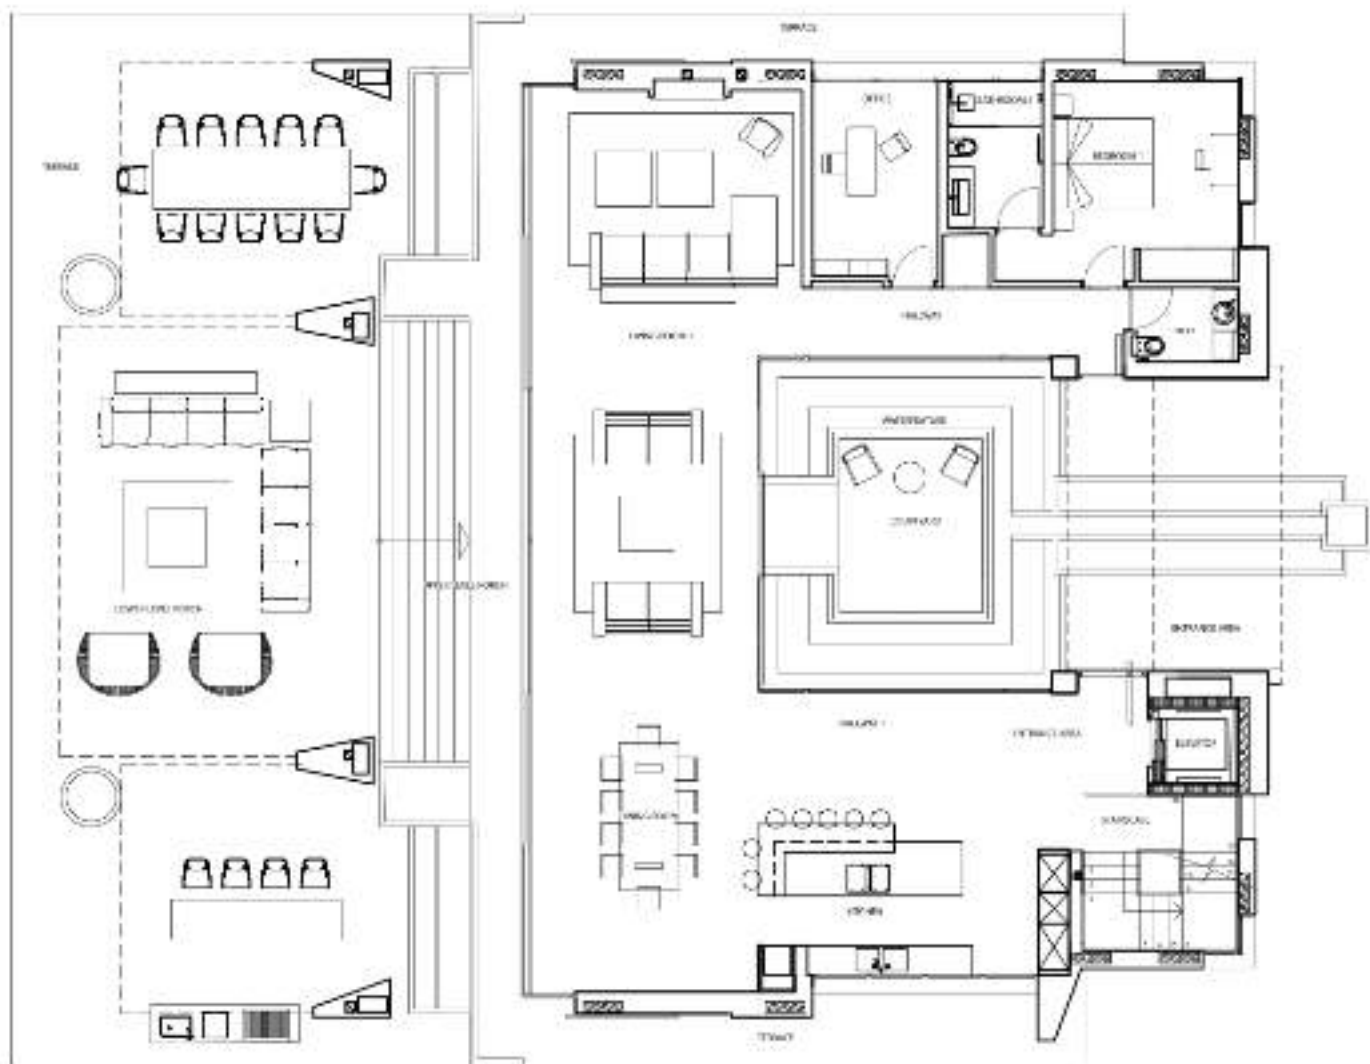

PALACETE 4. Ostró
6 Bedrooms + 7 Bathrooms

GROUND FLOOR - OPT. B