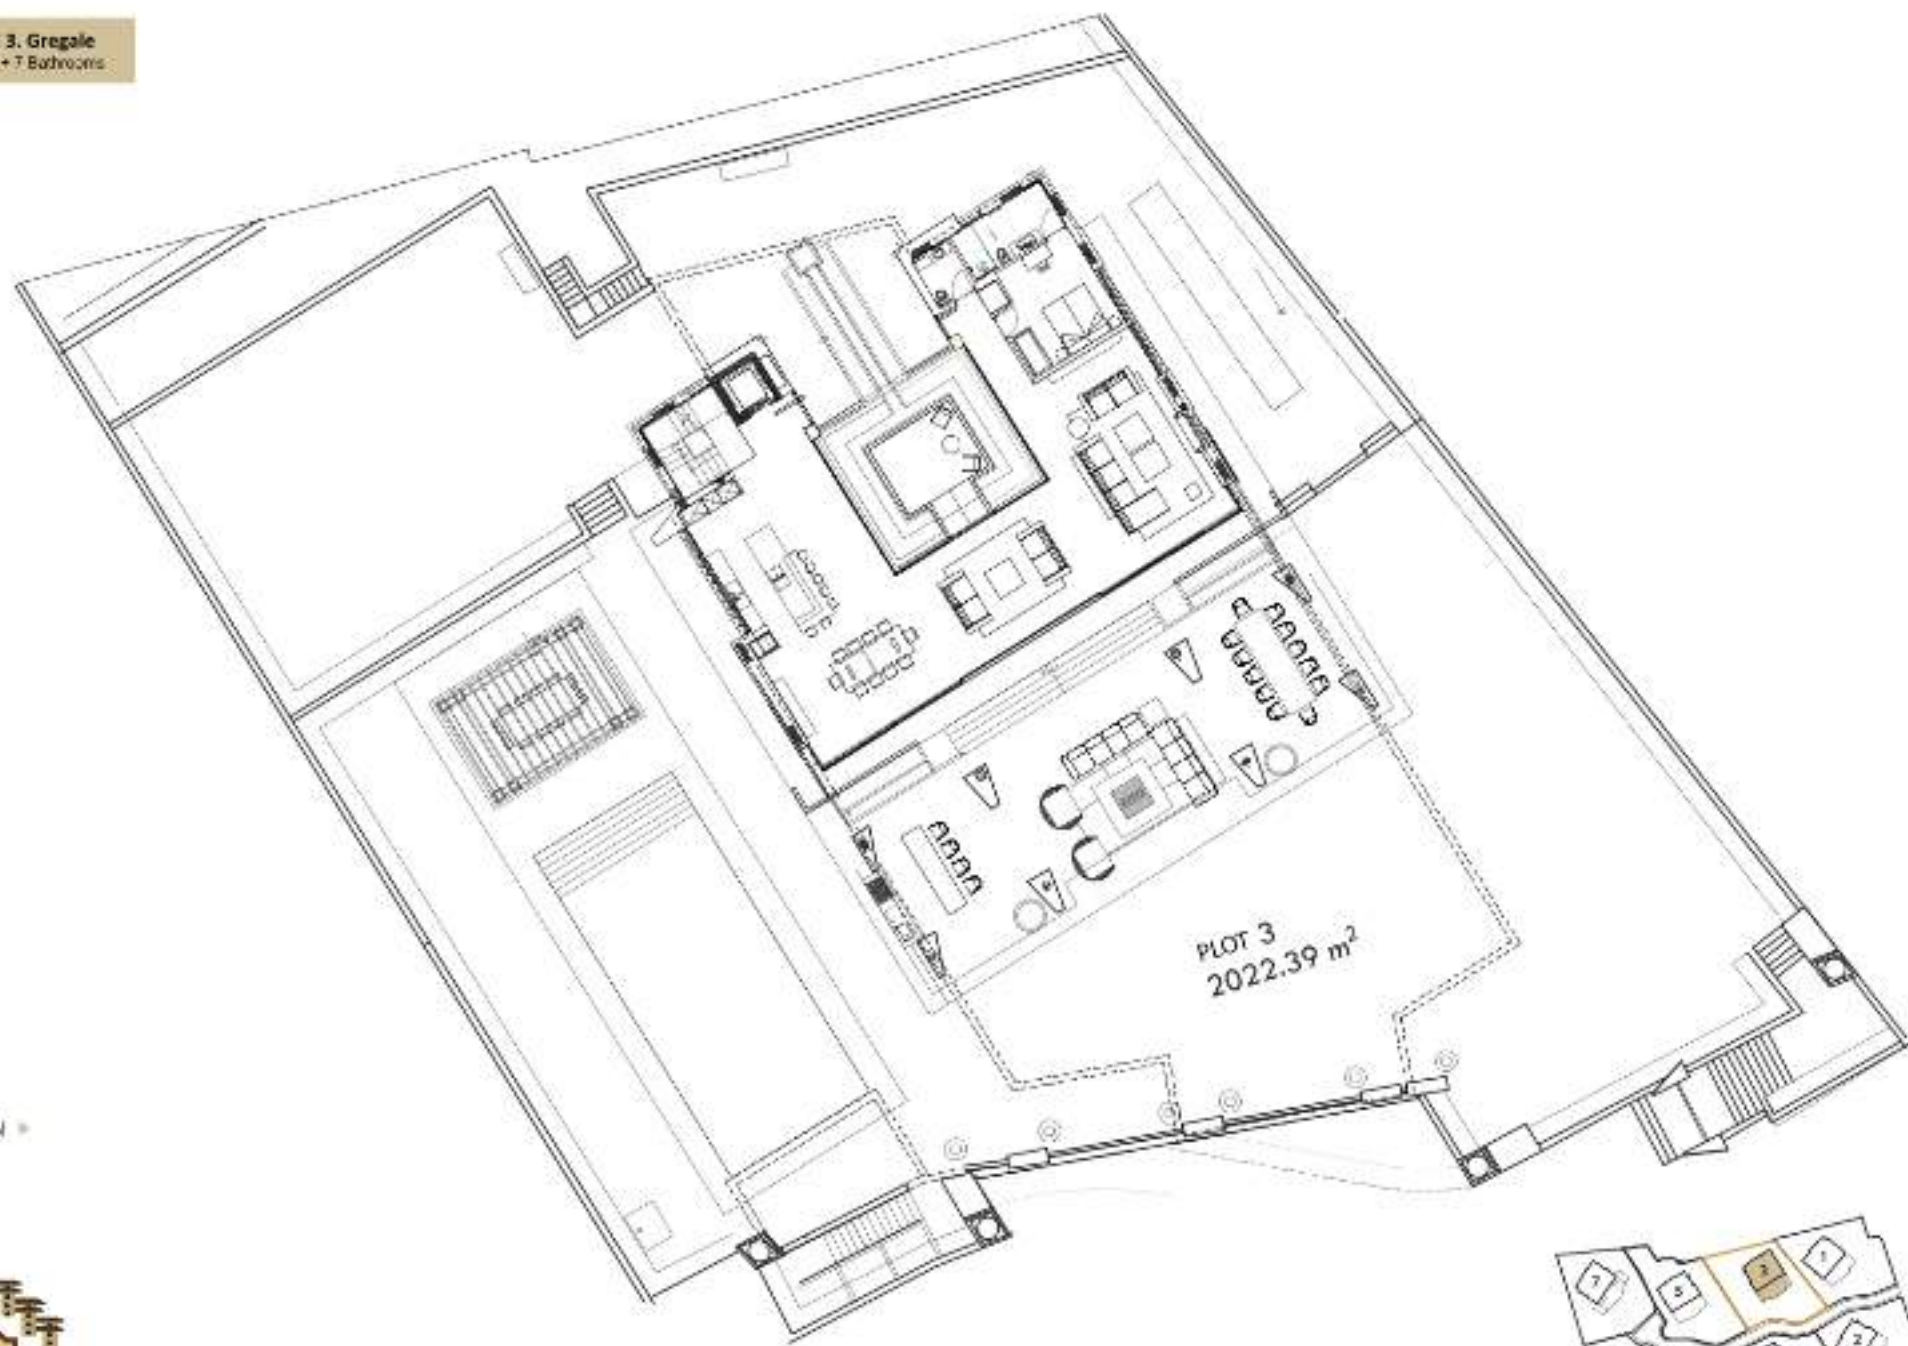

SITE PLAN

PALACETES DE BANÓS

Disclaimer: This document is purely informative and for marketing purposes only. It does not form part of any offer or contract between any of the parties in any way. All the information contained in this document is known to be accurate at time of production but is subject to change without our notice. Any questions that may arise in the interpretation of these plans (size, height, sections etc.) can be clarified by contacting the developer. Depictions of furniture and kitchenware have been included for guidance and descriptive purposes only.

N O R T H