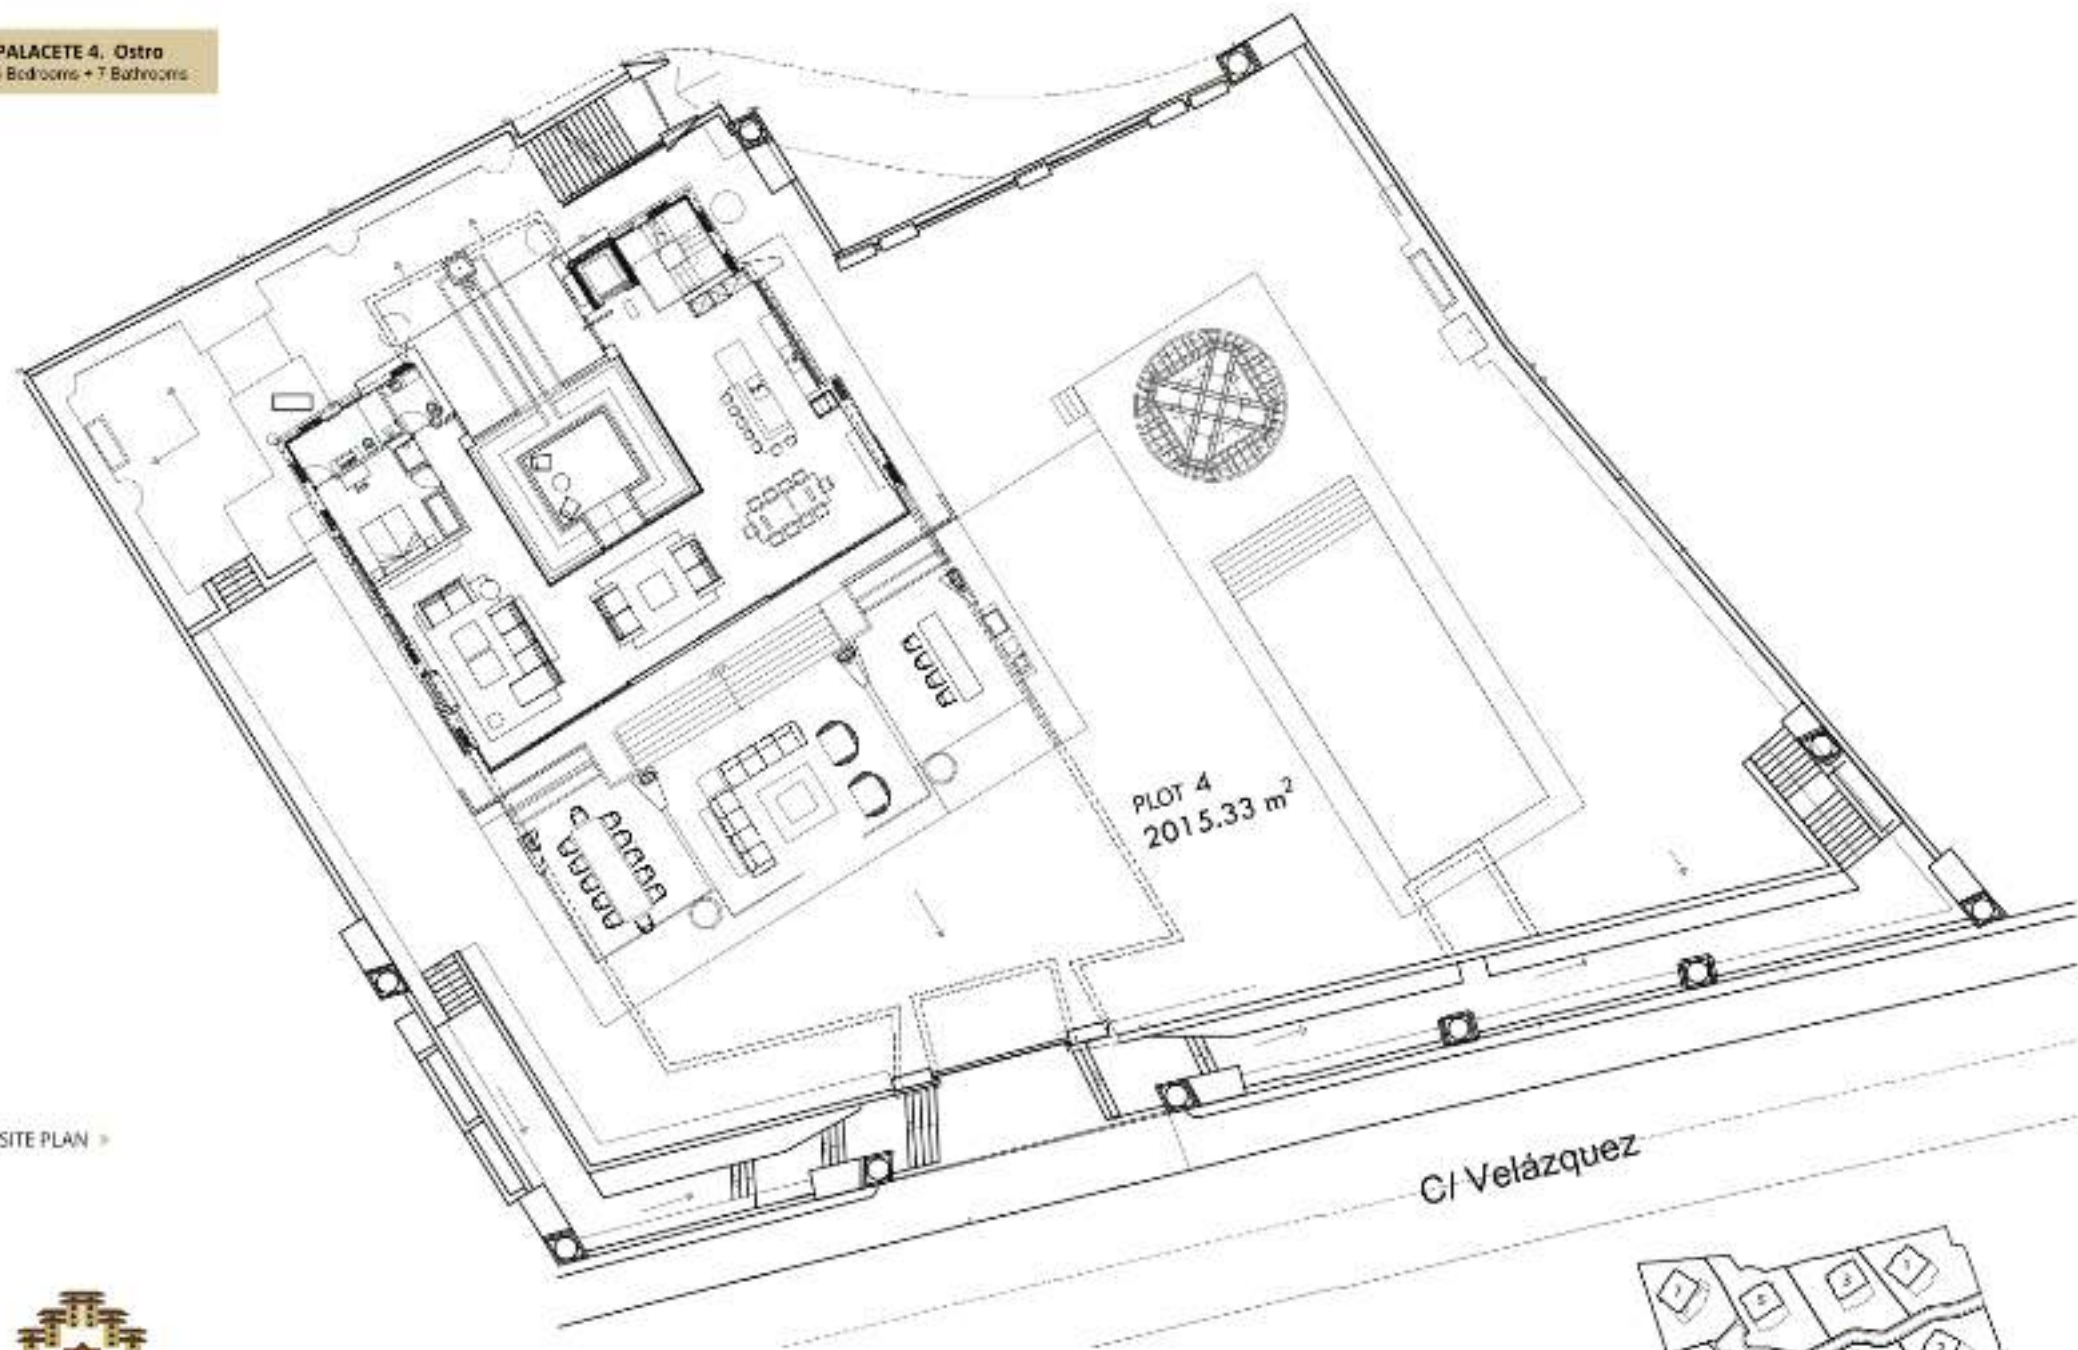

PALACETE 4, Ostro
6 Bedrooms + 7 Bathrooms

SITE PLAN >

PALACETES DE BANÓS

Disclaimer: This document is purely informative and for marketing purposes only. It does not form part of any offer or contract between any of the parties in any way. All the information contained in this document is known to be accurate at time of production but is subject to change without our notice. Any questions that may arise in the interpretation of these plans (drawings, heights, sections etc.) can be clarified by contacting the developer. Depictions of furniture and kitchens have been included for guidance and descriptive purposes only.

NORTH