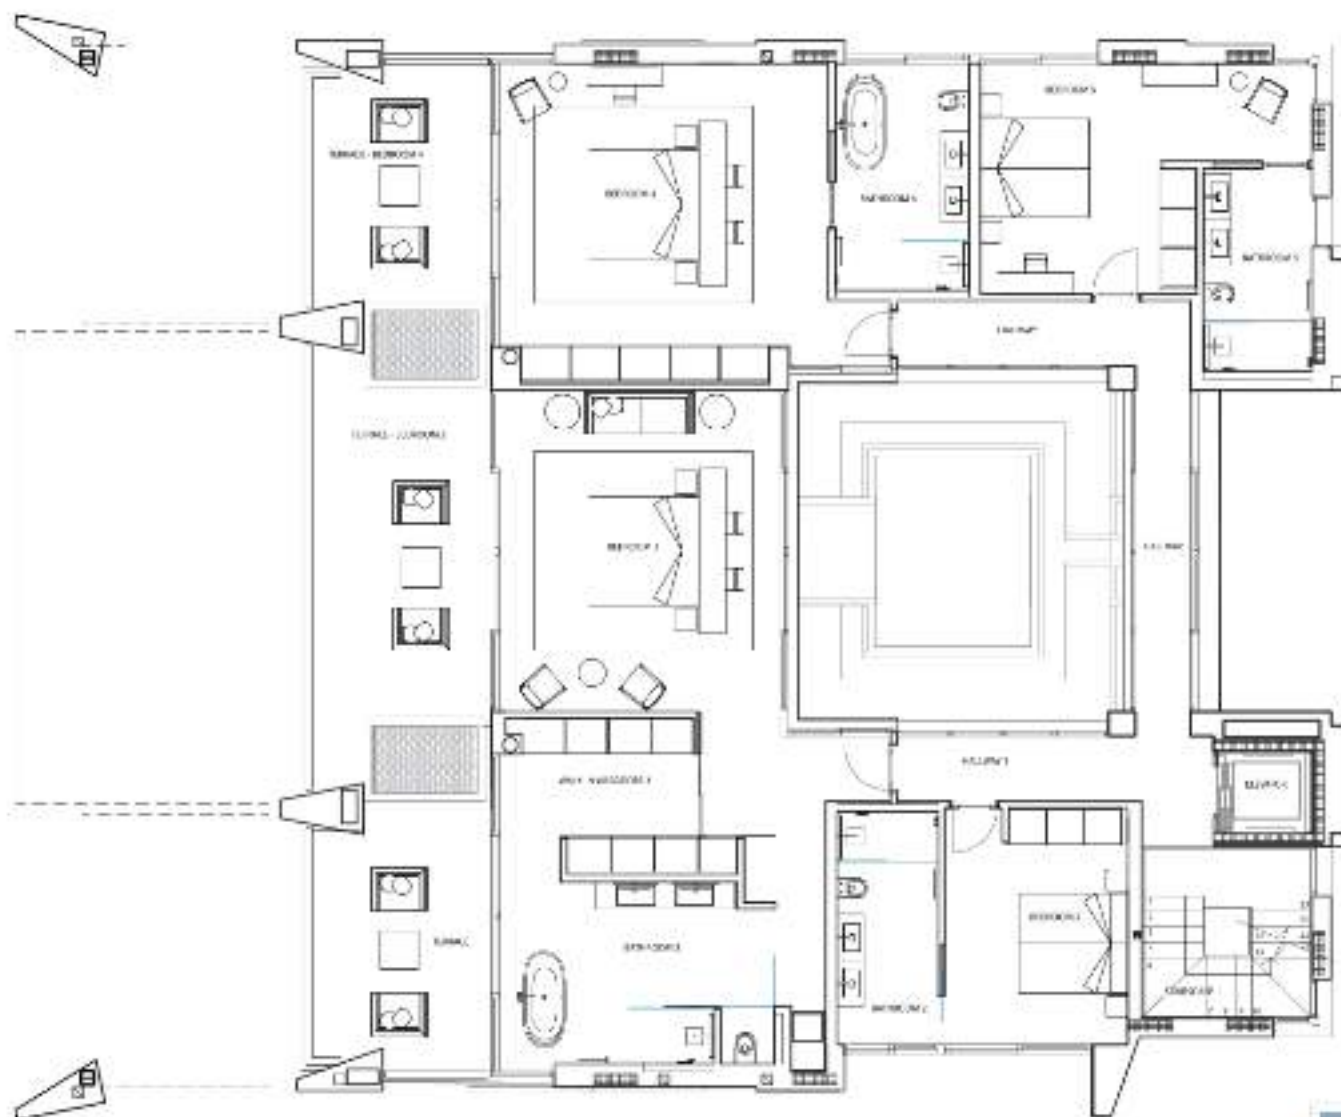

NORTH

SITE PLAN - PALACETES DE BANÚS

PALACETE 1. Levante
6 Bedrooms + 7 Bathrooms

SITE PLAN >

PALACETES DE BANÚS

Disclaimer: This document is purely informative and for marketing purposes only. It does not form part of any offer or contract between any of the parties in any way. All the information contained in this document is known to be accurate at time of production but is subject to change without prior notice. Any questions that may arise in the interpretation of these plans (rooms, heights, sections etc.) can be clarified by contacting the developer. (Capitals of furniture and kitchens have been included for guidance and decorative purposes only).

NORTH

SITE PLAN - PALACETES DE BANÚS

PALACETE 2, Sirocco
6 Bedrooms + 7 Bathrooms

FIRST FLOOR

PALACETES DE BANÚS

Disclaimer: This document is purely informative and for marketing purposes only. It does not form part of any offer or contract between any of the parties in any way. All the information contained in this document is known to be accurate at time of production but is subject to change without prior notice. Any questions that may arise in the interpretation of these plans (plans, heights, sections etc.) can be clarified by contacting the developer. Depictions of furniture and kitchens have been included for guidance and orientation purposes only.