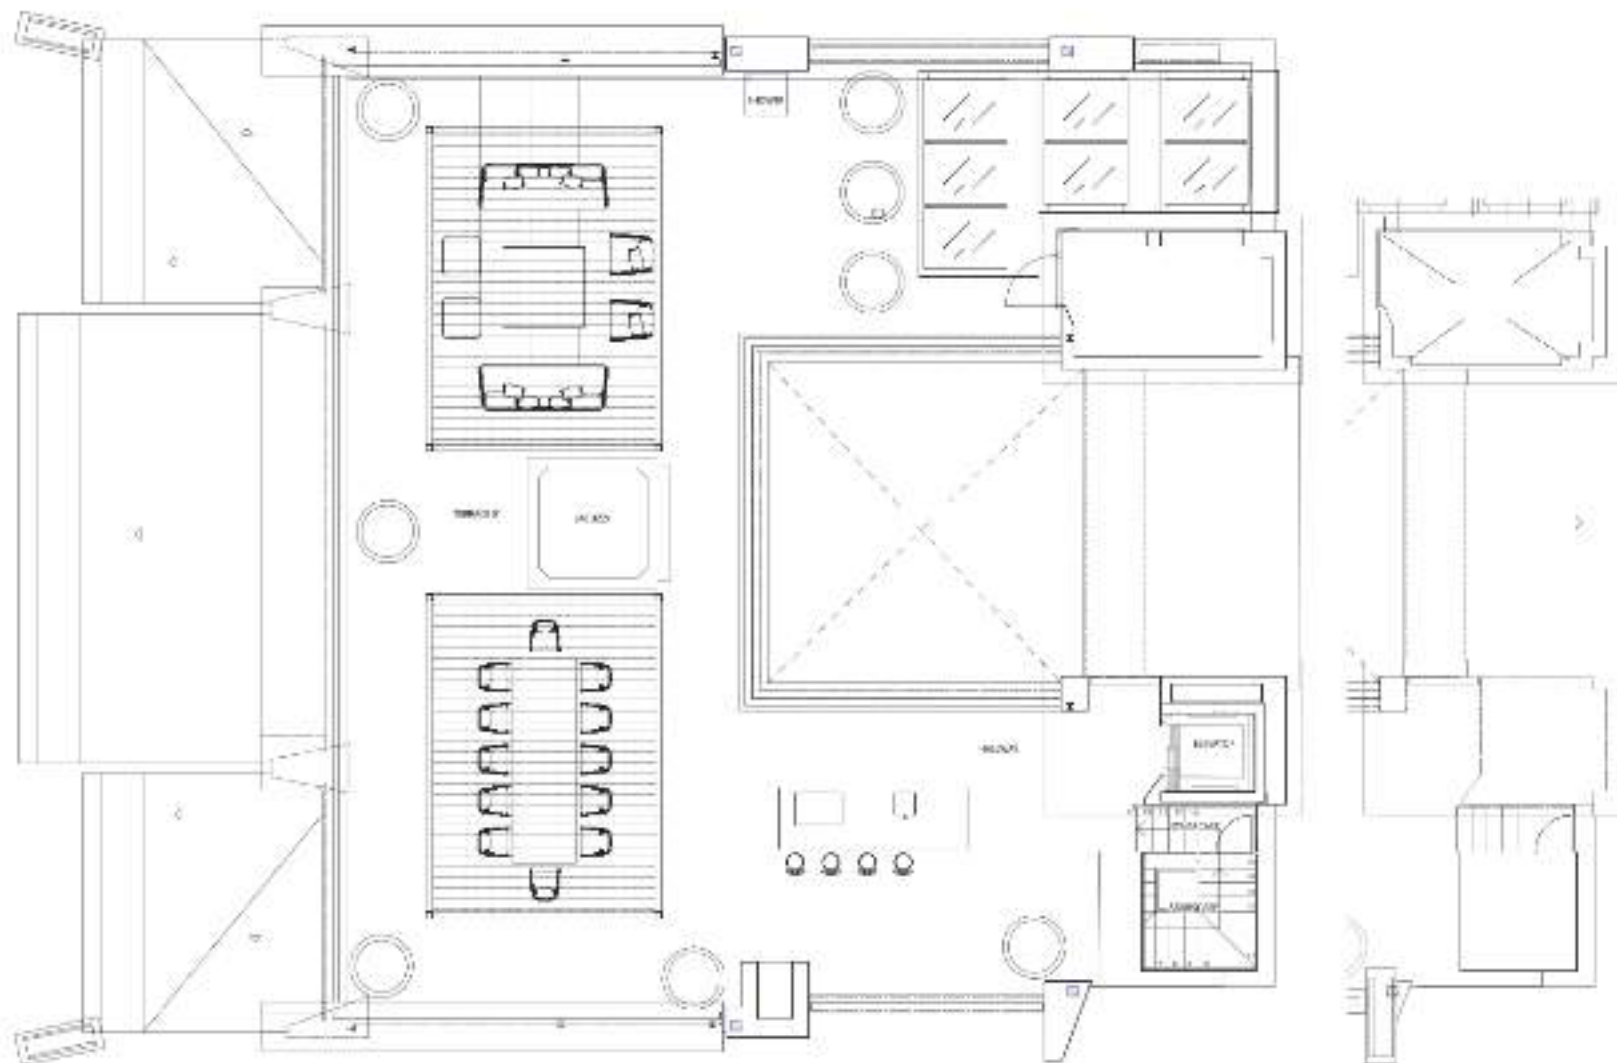

TERRACES ▶

PALACETES DE BANÚS

Disclaimer: This document is purely informative and for marketing purposes only. It does not form part of any offer or contract between any of the parties in any way. All the information contained in this document is known to be accurate at time of production but is subject to change without prior notice. Any questions that may arise in the interpretation of these plans (plans, heights, sections etc.) can be clarified by contacting the developer. Depictions of furniture and kitchens have been included for guidance and orientation purposes only.

NORTH

SITE PLAN - PALACETES DE BANÚS