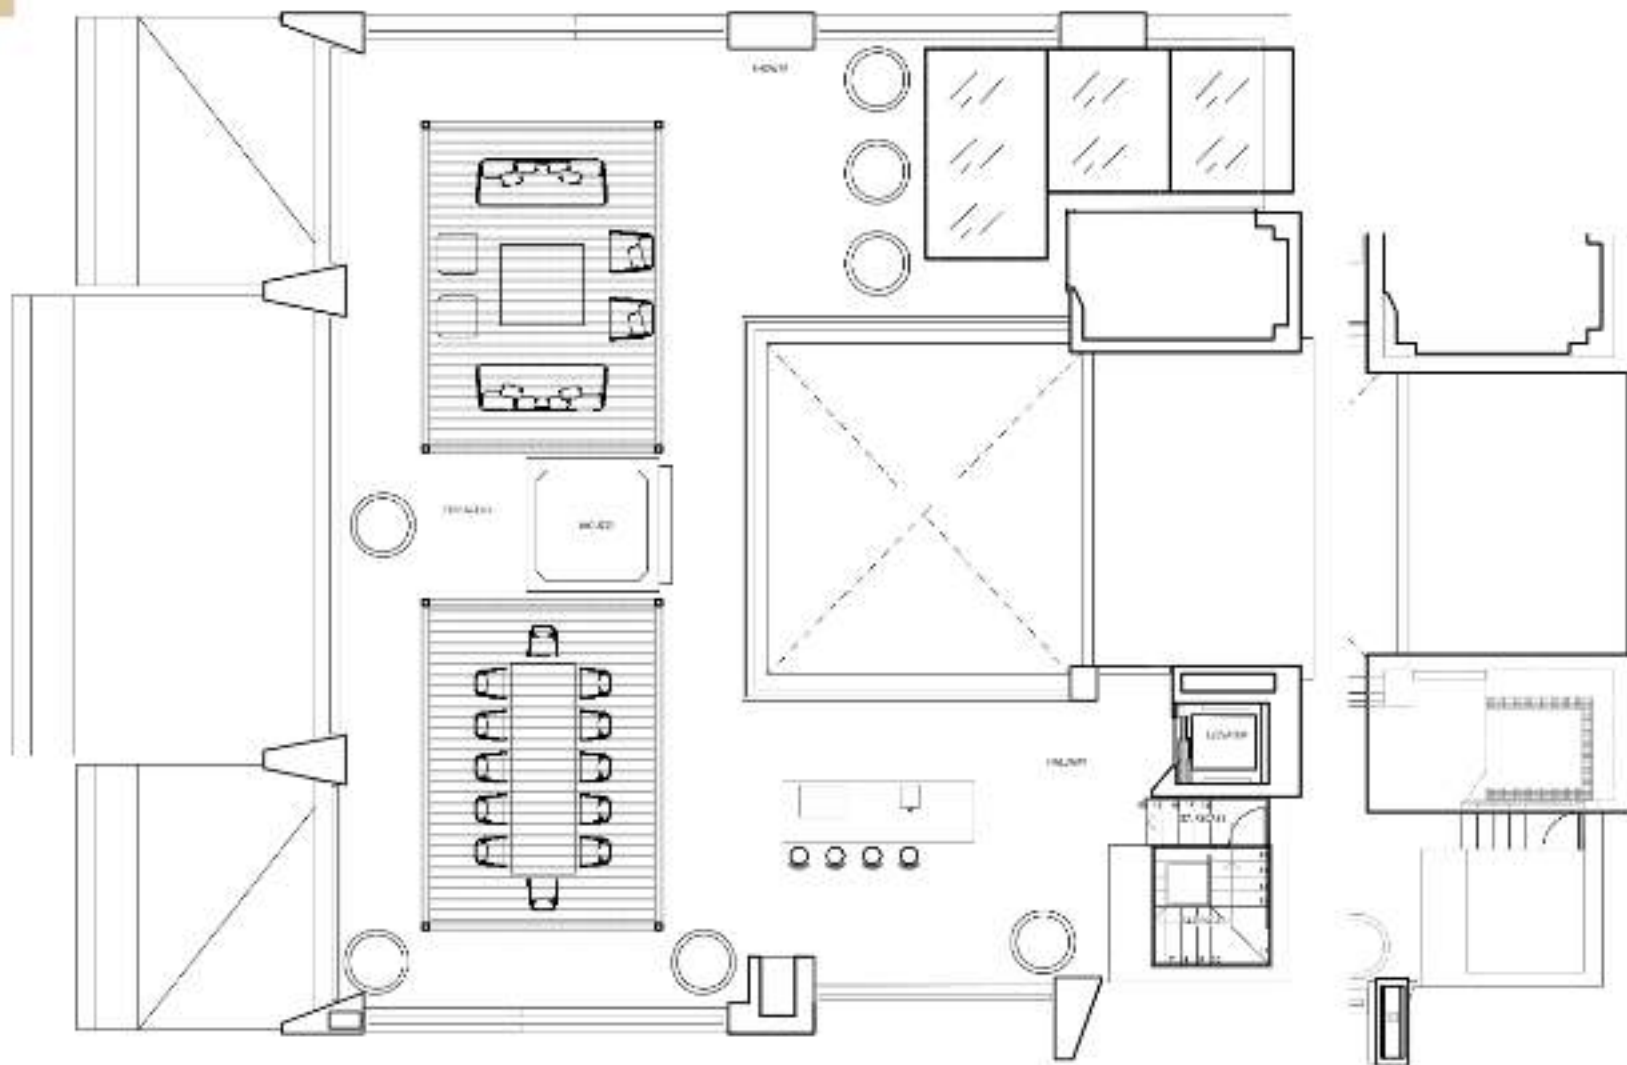

PALACETE 5. Tramontane
6 Bedrooms + 7 Bathrooms