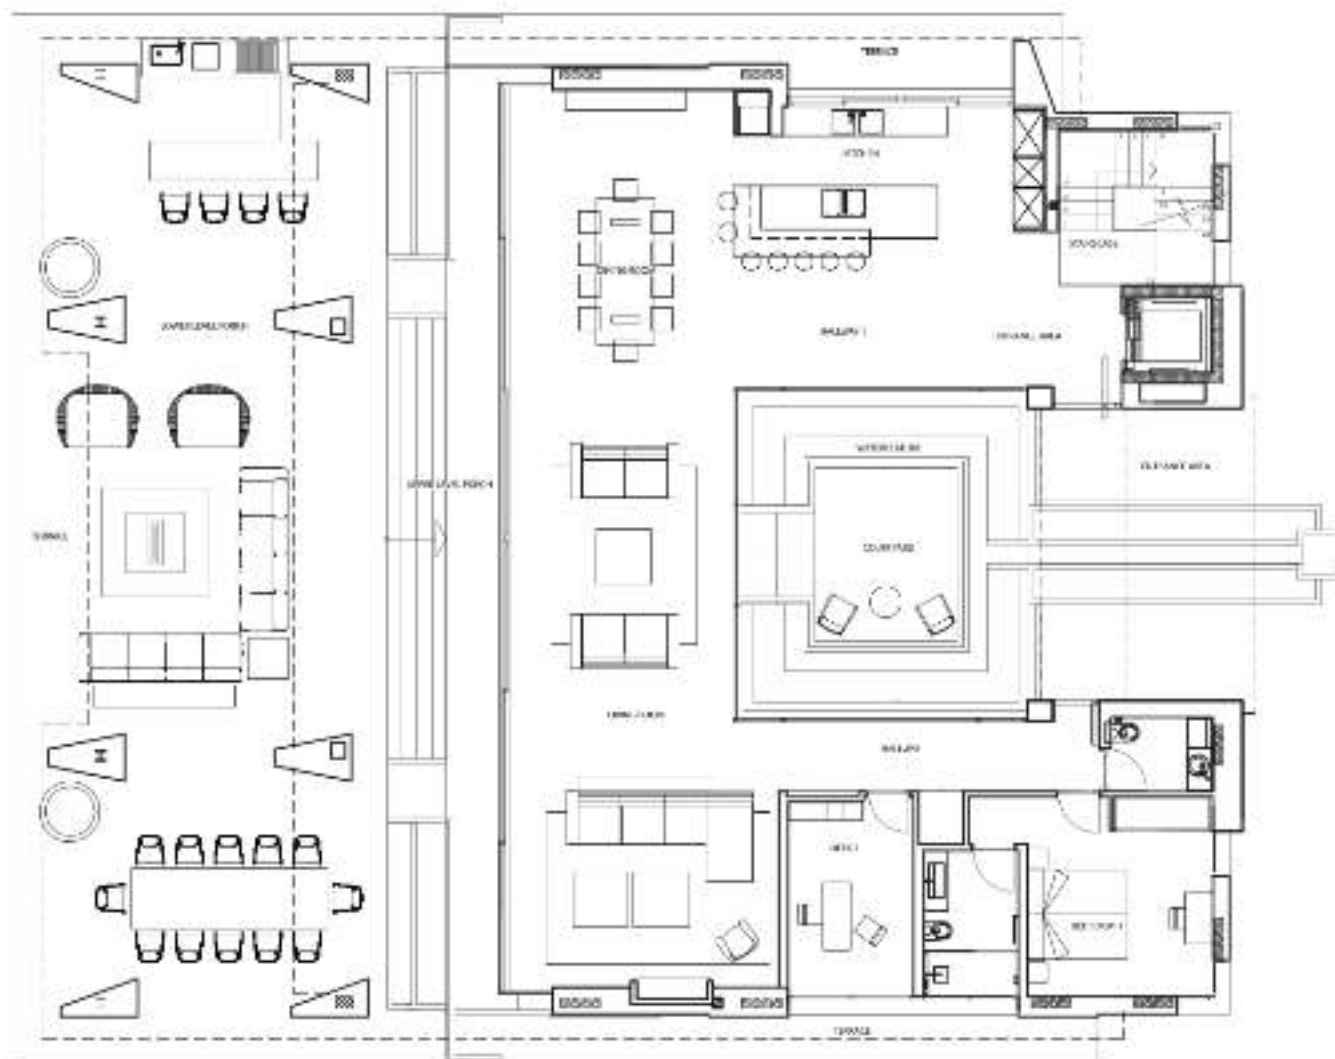

NORTH

SITE PLAN - PALACETES DE BANÓS

GROUND FLOOR - OPT. A

Disclaimer: This document is purely informative and for marketing purposes only. It does not form part of any offer or contract between any of the parties in any way. All the information contained in this document is known to be accurate at time of production but is subject to change without prior notice. Any questions that may arise in the interpretation of these plans (plans, heights, sections etc.) can be clarified by contacting the developer. Depictions of furniture and kitchens have been included for guidance and illustrative purposes only.