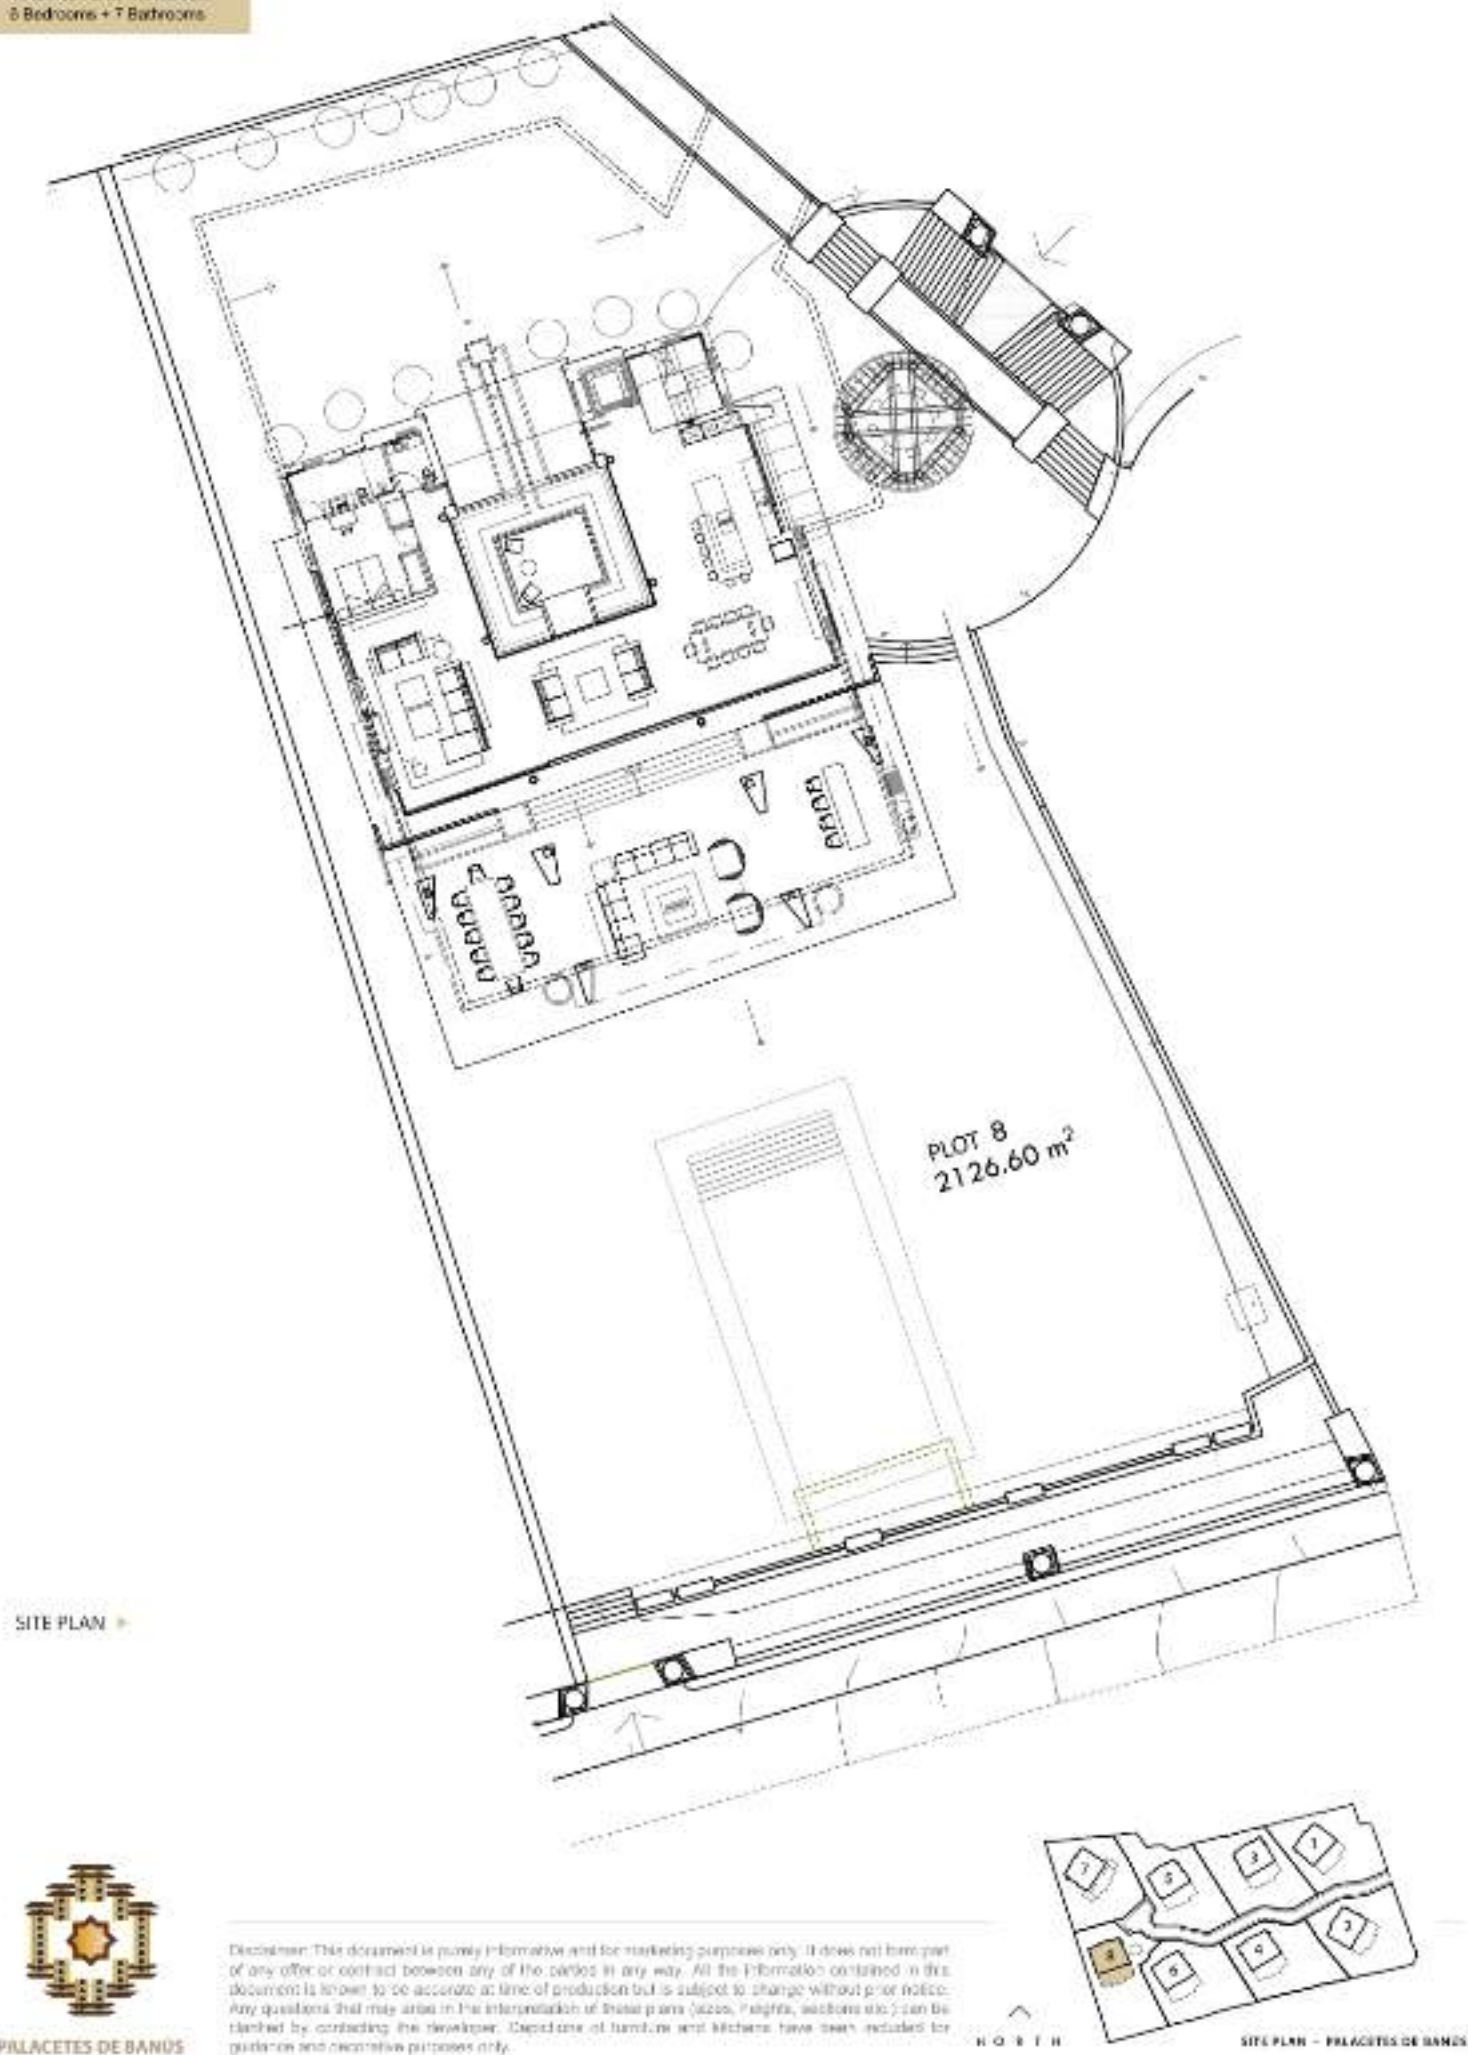

SITE PLAN

Disclaimer: This document is purely informative and for marketing purposes only. It does not form part of any offer or contract between any of the parties in any way. All the information contained in this document is known to be accurate at time of production but is subject to change without prior notice. Any questions that may arise in the interpretation of these plans (sizes, heights, sections etc.) can be clarified by contacting the developer. Capabilities of furniture and kitchens have been included for guidance and decorative purposes only.