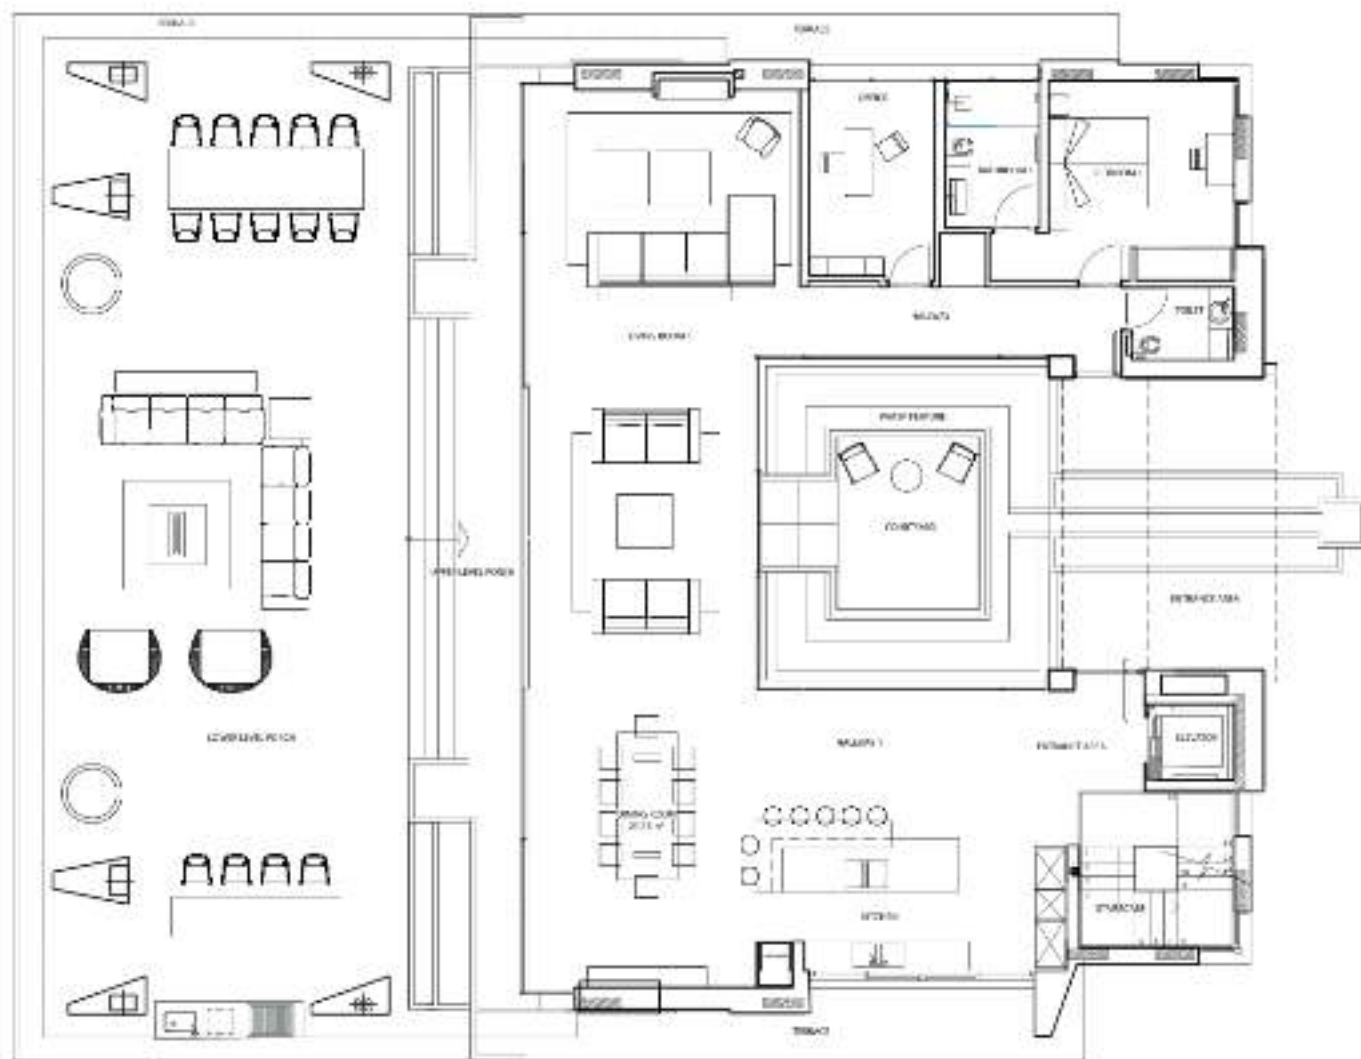

N O R T H

SITE PLAN - PALACETES DE BANÓS

PALACETE 1. Levante
5 Bedrooms + 7 Bathrooms

GROUND FLOOR - OPT. A

PALACETES DE BANÚS

Disclaimer: This document is purely informative and for marketing purposes only. It does not form part of any offer or contract between any of the parties in any way. All the information contained in this document is known to be accurate at time of production but is subject to change without prior notice. Any questions that may arise in the interpretation of these plans (sizes, heights, sections etc.) can be clarified by contacting the developer. Decisions of furniture and kitchen have been included for guidance and descriptive purposes only.

NORTH

SITE PLAN - PALACETES DE BANÚS

PALACETE 1, Levante
5 Bedrooms + 7 Bathrooms

GROUND FLOOR - OPT. B

PALACETES DE BANÚS

Disclaimer: This document is purely informative and for marketing purposes only. It does not form part of any offer or contract between any of the parties in any way. All the information contained in this document is known to be accurate at time of production but is subject to change without prior notice. Any questions that may arise in the interpretation of these plans (sizes, heights, sections etc.) can be clarified by contacting the developer. Decisions of furniture and kitchen have been included for guidance and descriptive purposes only.