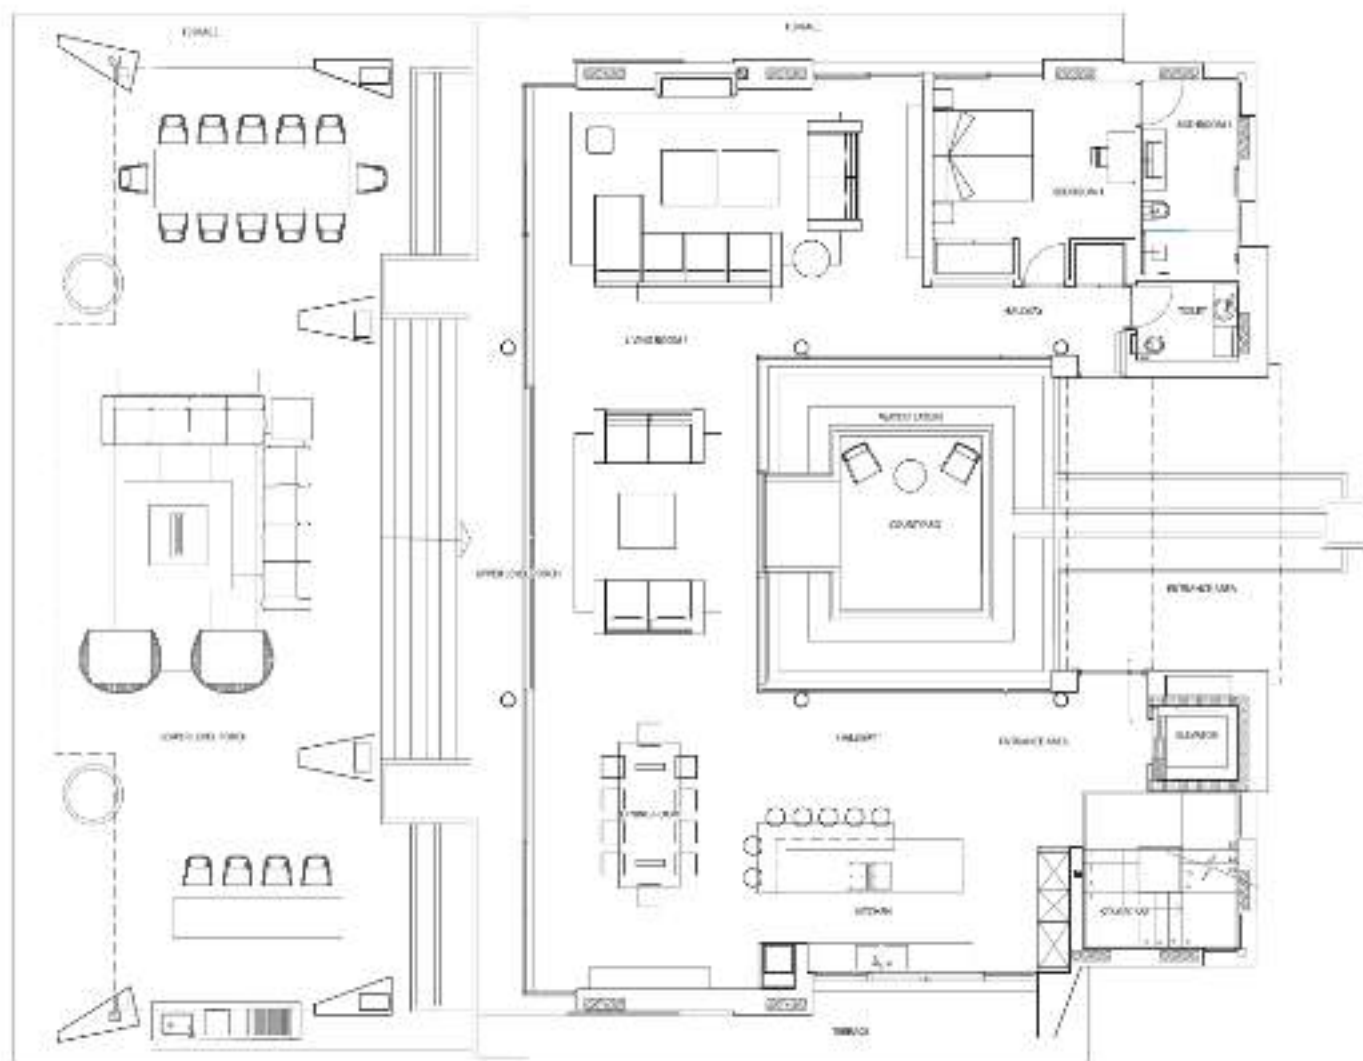

GROUND FLOOR ▶