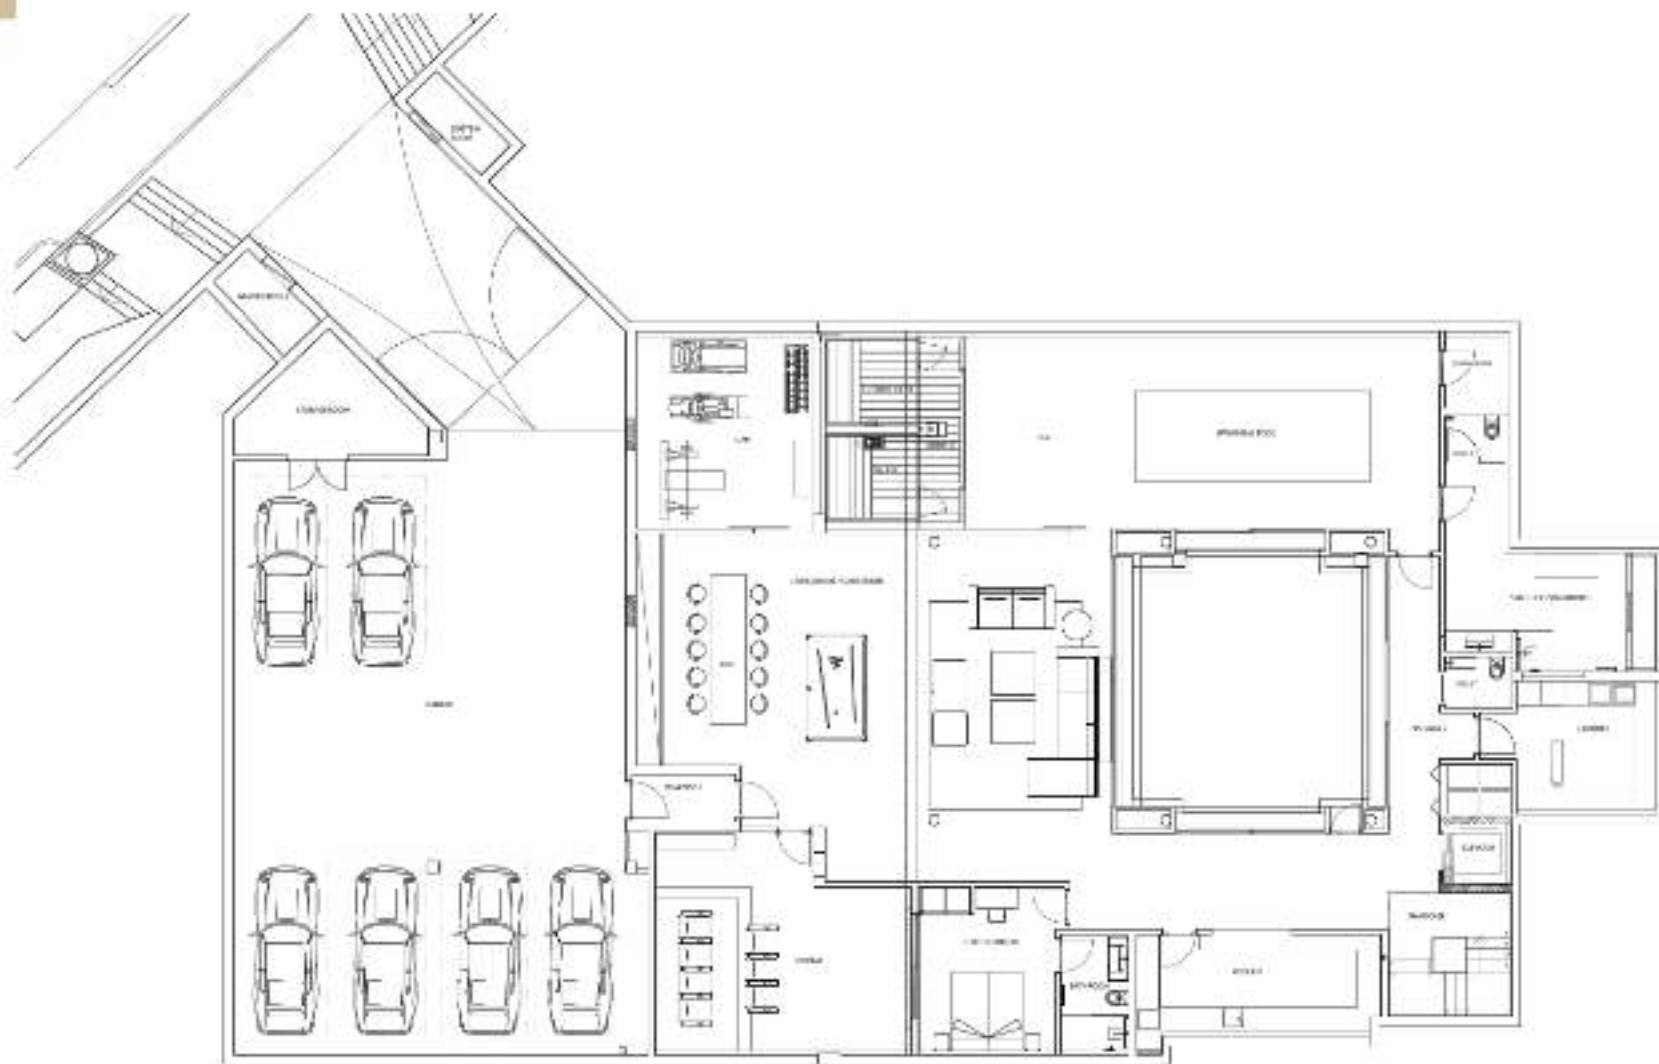

PALACETE 2, Sirocco
6 Bedrooms + 7 Bathrooms