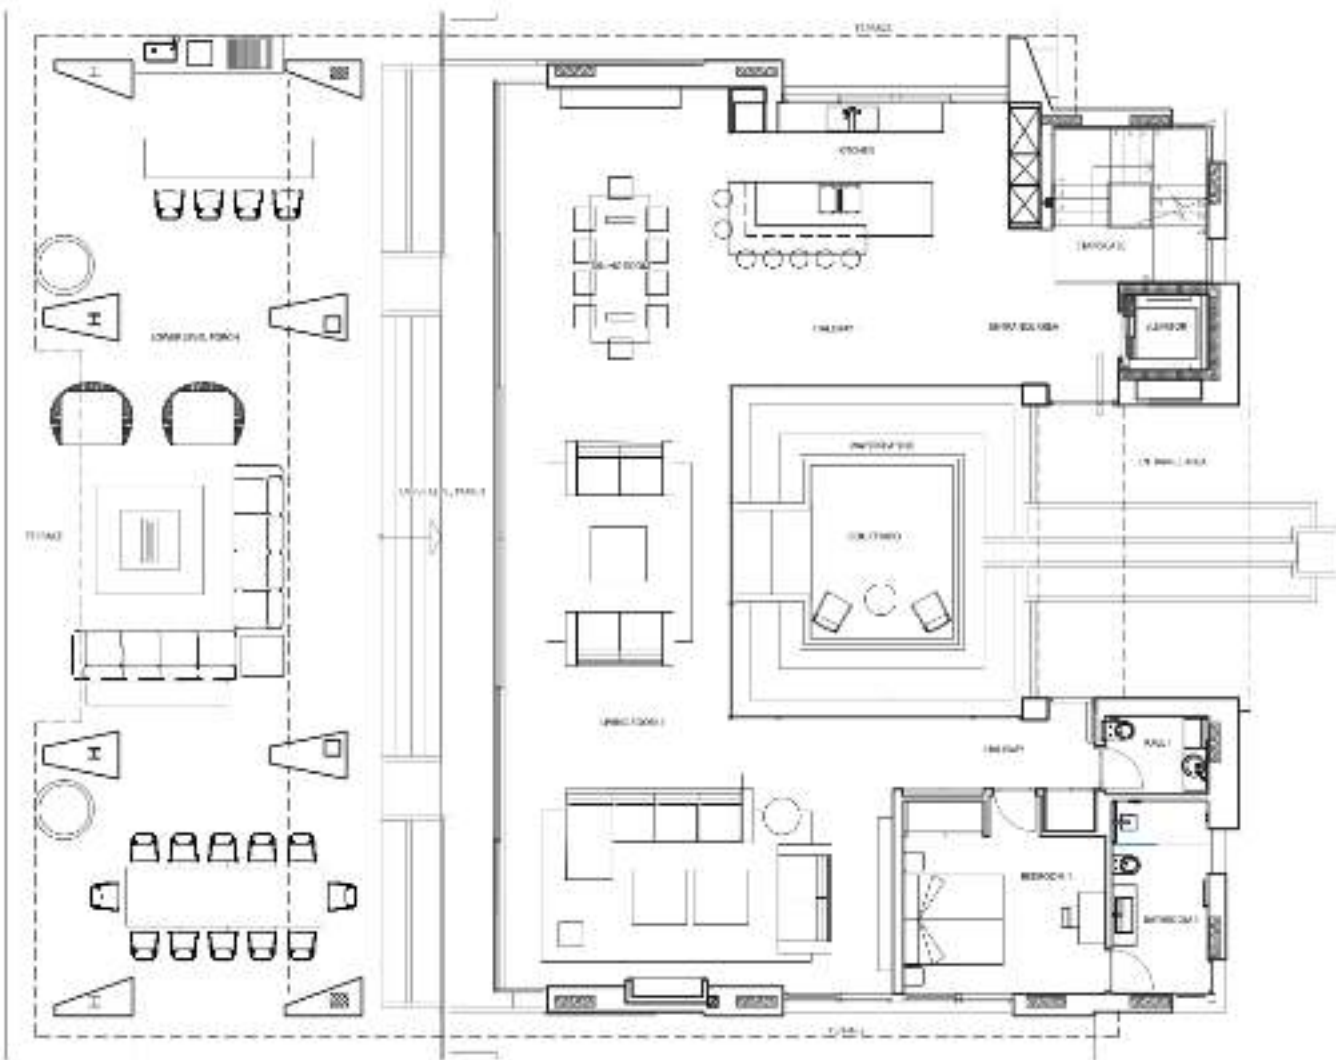

GROUND FLOOR - OPT. A