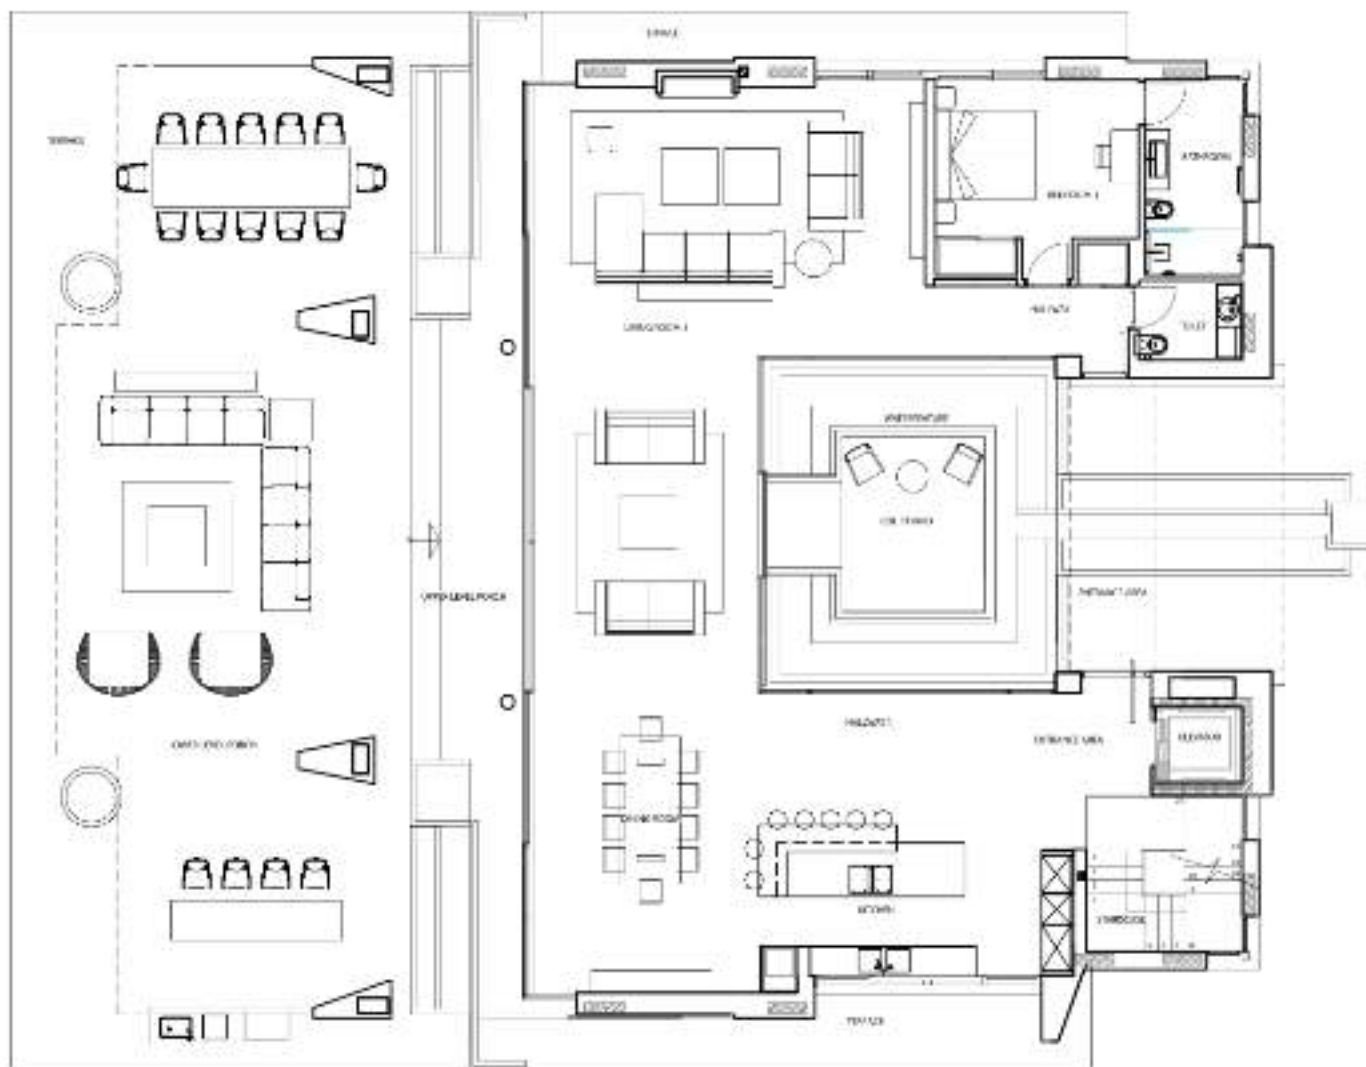

PALACETE 5. Tramontane
6 Bedrooms + 7 Bathrooms

GROUND FLOOR - OPT. A