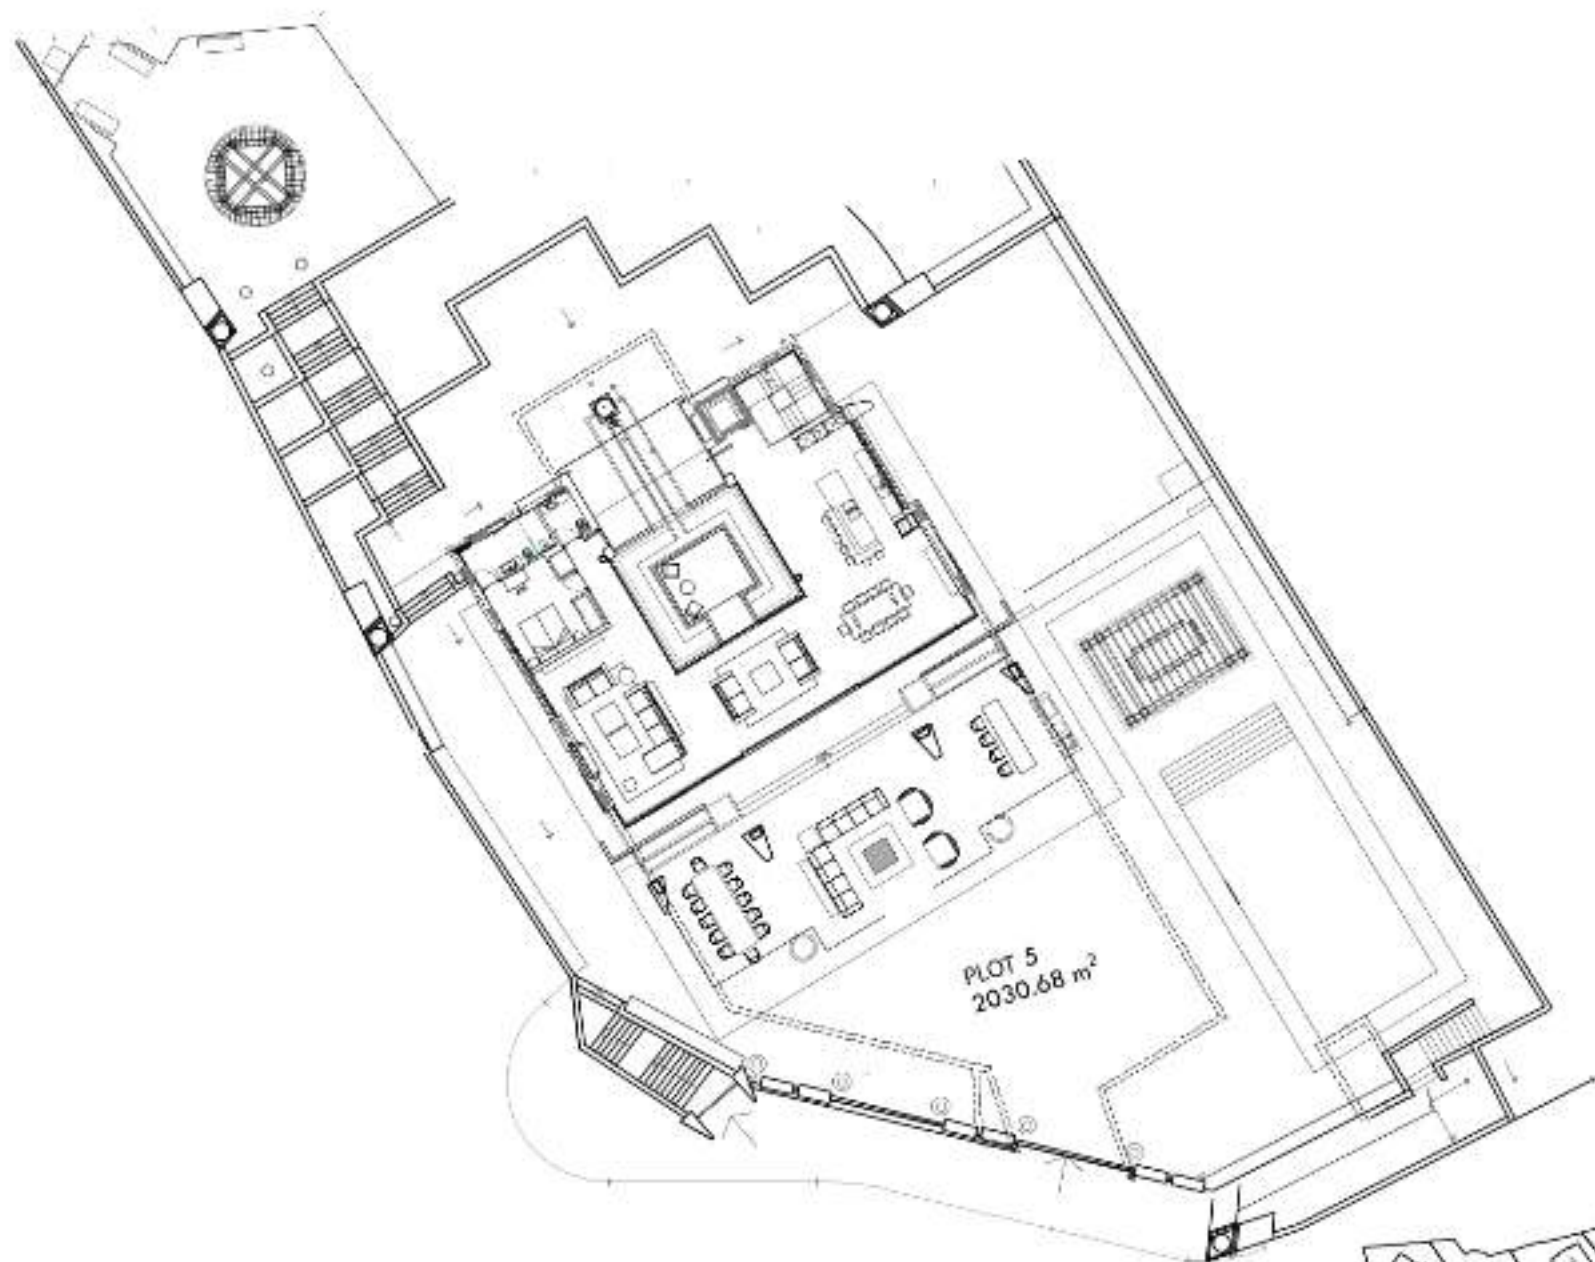

NORTH

SITE PLAN - PALACETES DE BANÚS

SITE PLAN

N O R T H

PALACETE 5. Tramontane
6 Bedrooms + 7 Bathrooms

SITE PLAN >

PALACETES DE BANÓS

Disclaimer: This document is purely informative and for marketing purposes only. It does not form part of any offer or contract between any of the parties in any way. All the information contained in this document is known to be accurate at time of production but is subject to change without our notice. Any questions that may arise in the interpretation of these plans (rows, heights, sections etc.) can be clarified by contacting the developer. Depictions of furniture and kitchens have been included for guidance and descriptive purposes only.