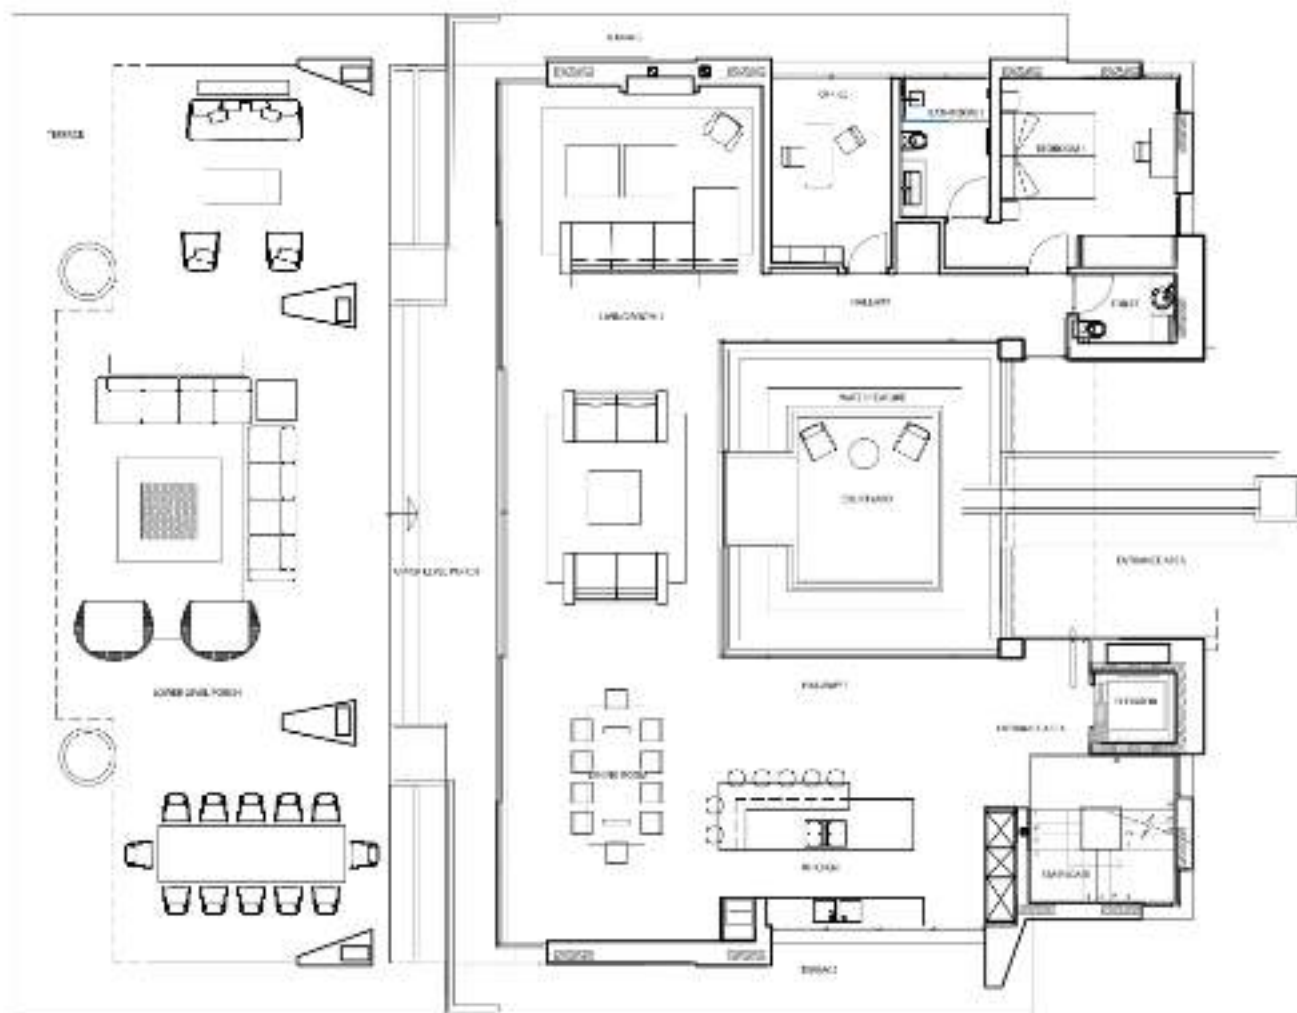

PALACETE 5. Tramontane
6 Bedrooms + 7 Bathrooms

GROUND FLOOR - OPT. B