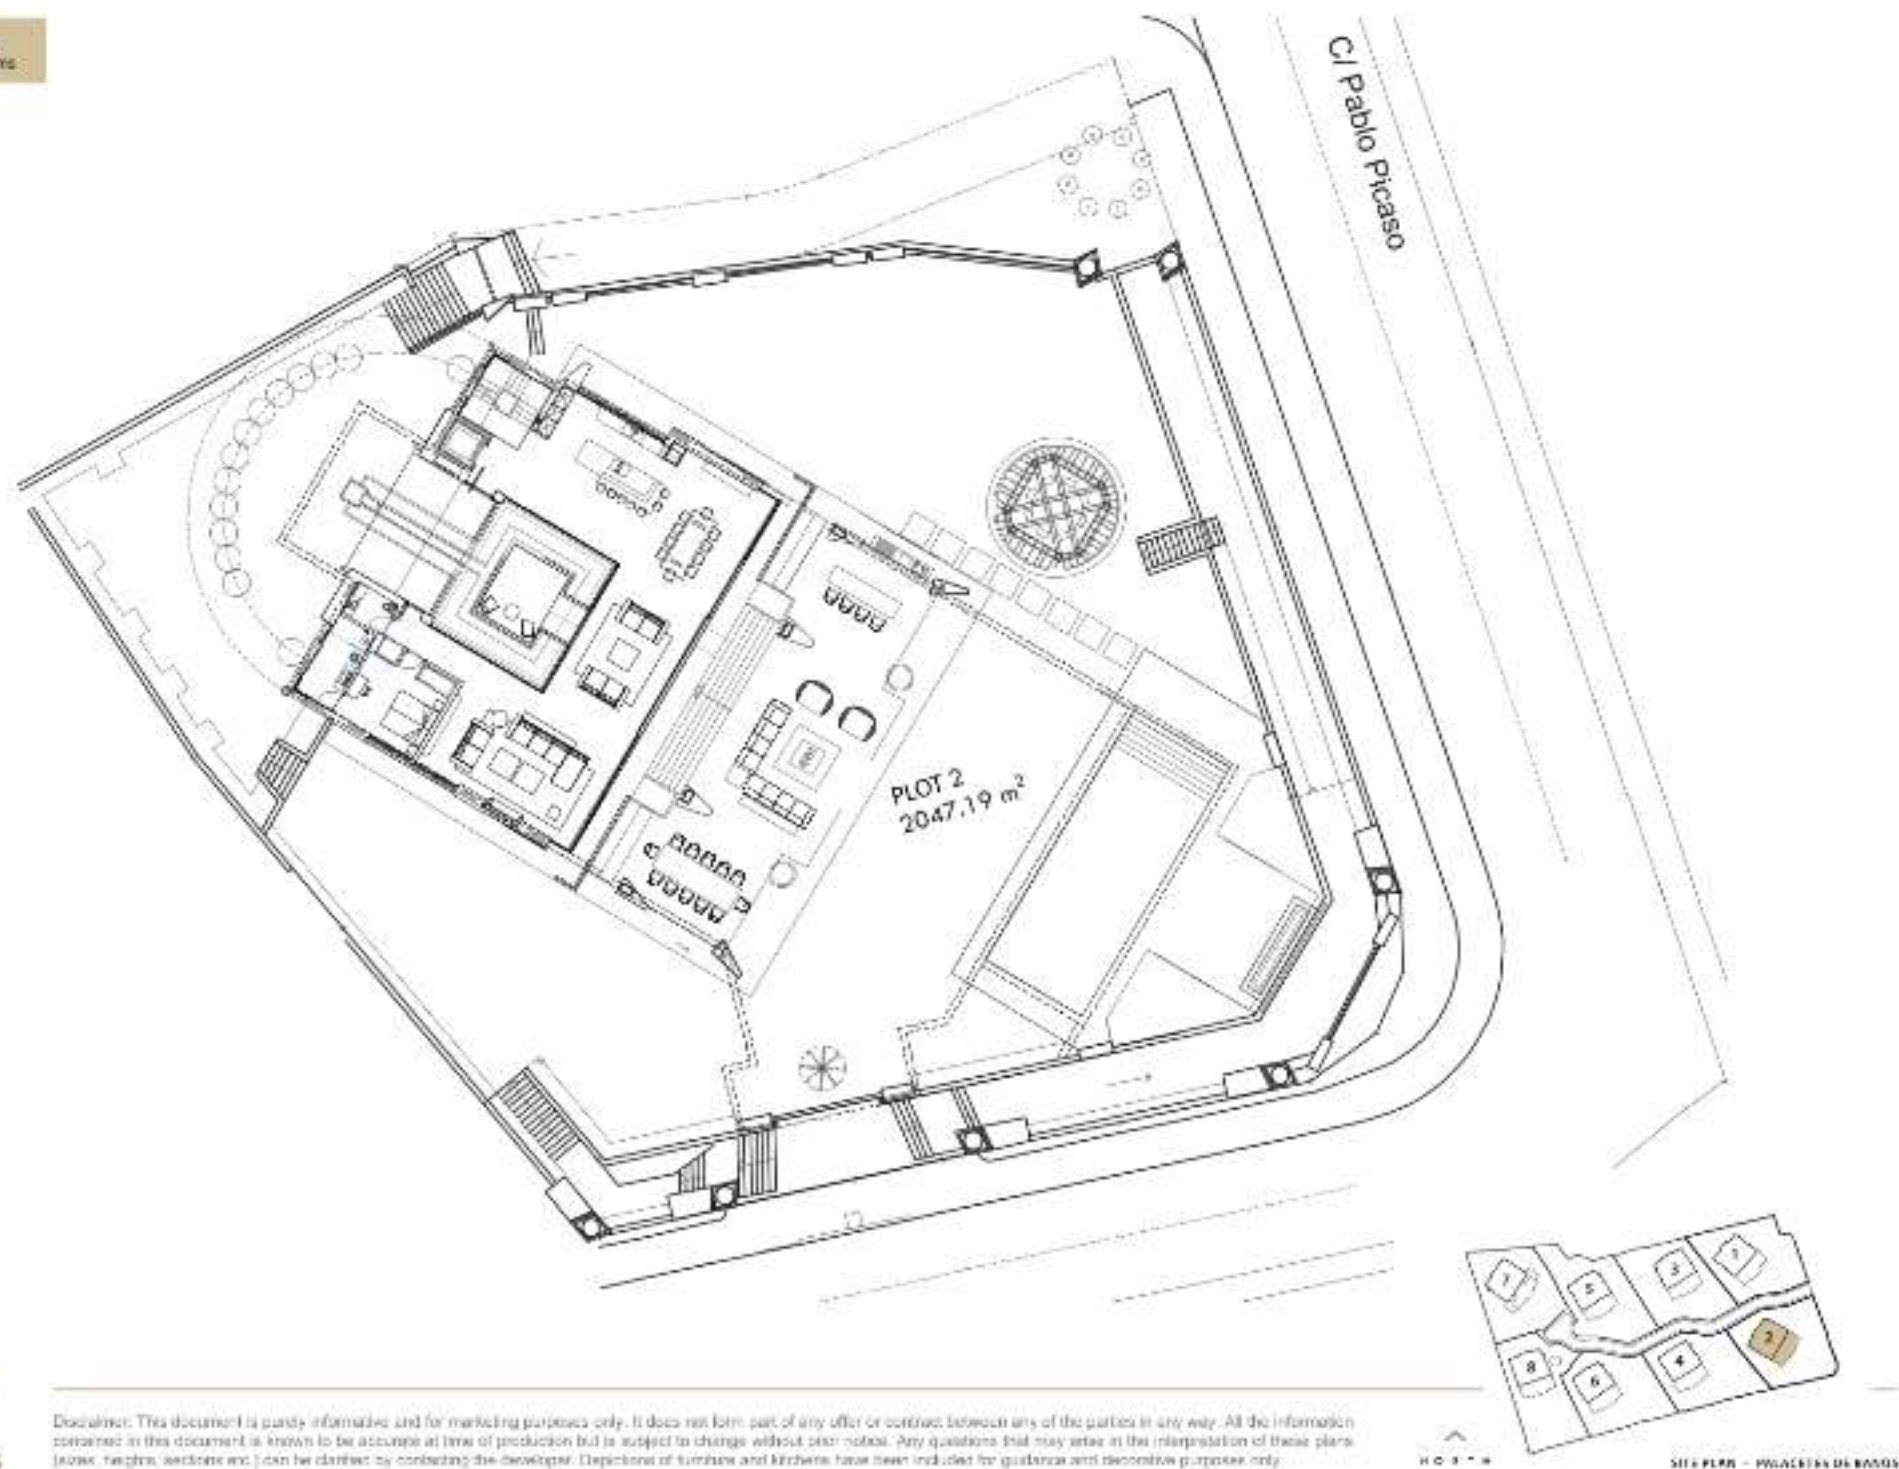

Disclaimer: This document is purely informative and for marketing purposes only. It does not form part of any offer or contract between any of the parties in any way. All the information contained in this document is known to be accurate at time of production but is subject to change without prior notice. Any questions that may arise in the interpretation of these plans (drawings, heights, sections, etc.) can be clarified by contacting the developer. Depictions of furniture and kitchens have been included for guidance and decorative purposes only.