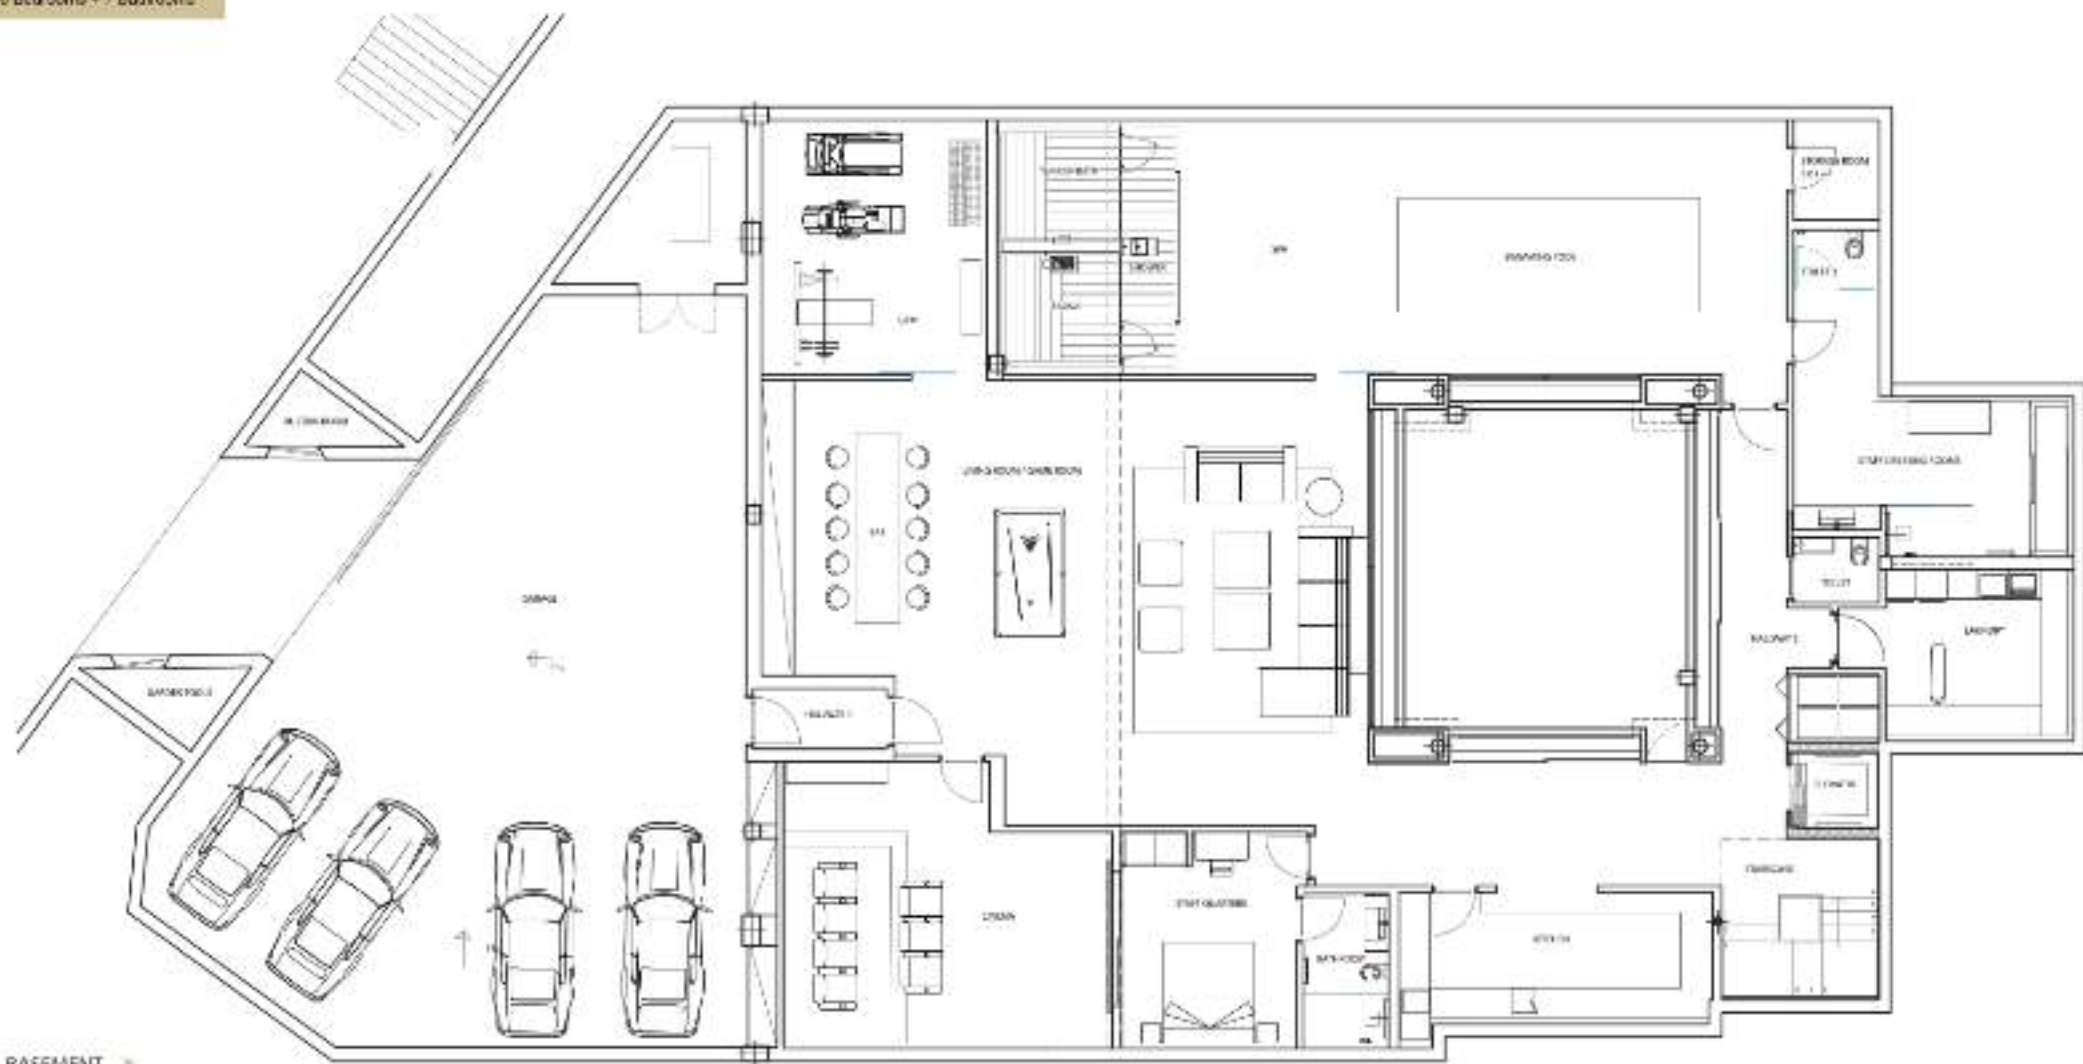

PALACETE 1, Levante
5 Bedrooms + 7 Bathrooms

BASEMENT

PALACETES DE BANÚS

Disclaimer: This document is purely informative and for marketing purposes only. It does not form part of any offer or contract between any of the parties in any way. All the information contained in this document is known to be accurate at time of production but is subject to change without prior notice. Any questions that may arise in the interpretation of these plans (sizes, heights, sections etc.) can be clarified by contacting the developer. Decisions of furniture and kitchen have been included for guidance and descriptive purposes only.