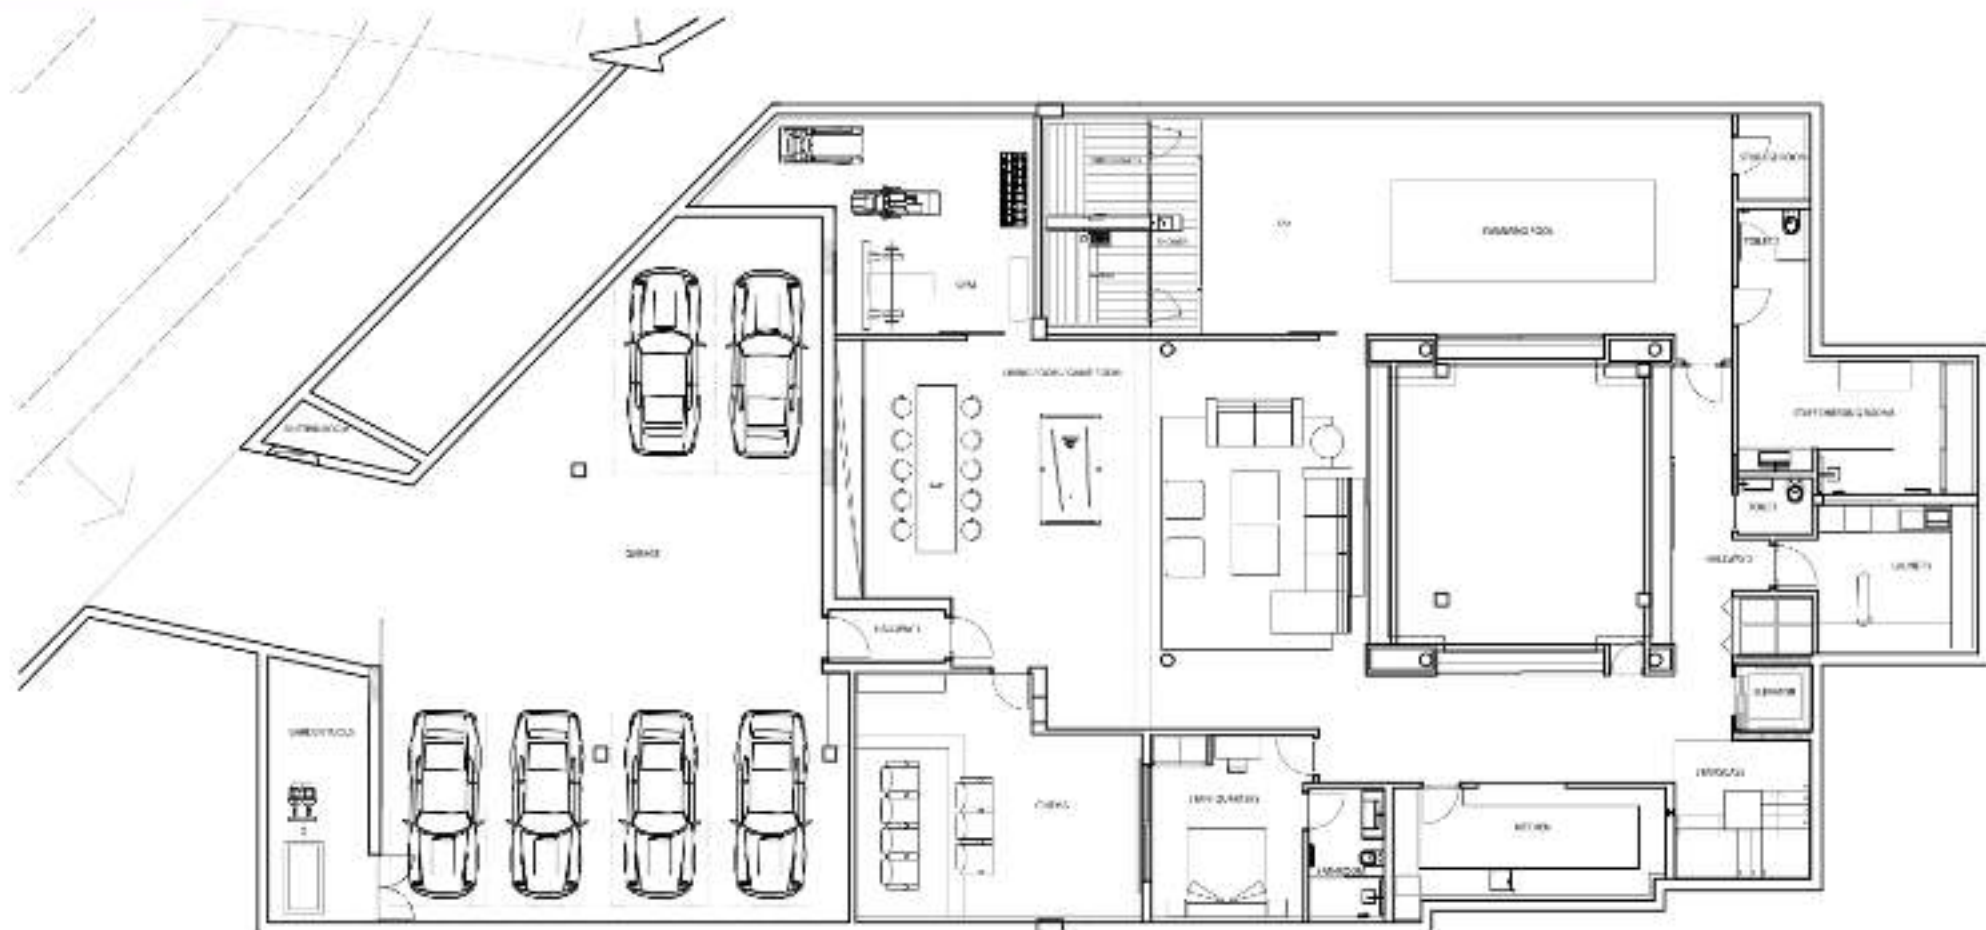

PALACETE 5. Tramontane
6 Bedrooms + 7 Bathrooms