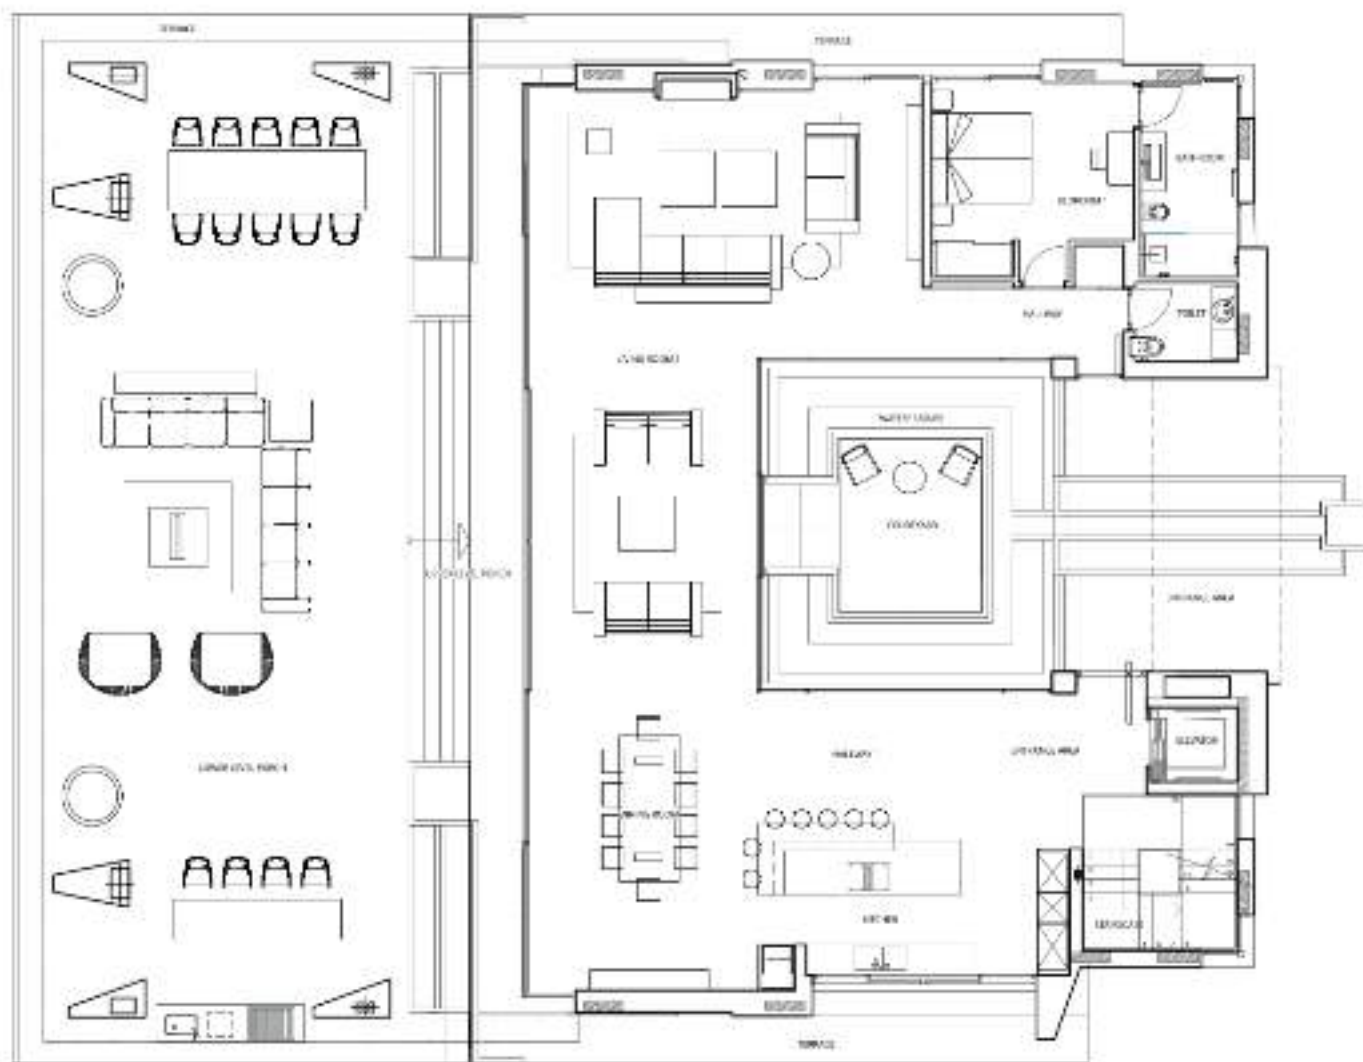

PALACETE 1. Levante
6 Bedrooms + 7 Bathrooms

SITE PLAN >

PALACETES DE BANÚS

Disclaimer: This document is purely informative and for marketing purposes only. It does not form part of any offer or contract between any of the parties in any way. All the information contained in this document is known to be accurate at time of production but is subject to change without prior notice. Any questions that may arise in the interpretation of these plans (rooms, heights, sections etc.) can be clarified by contacting the developer. (Capitals of furniture and kitchens have been included for guidance and decorative purposes only.)

N O R T H

SITE PLAN - PALACETES DE BANÓS

PALACETE 1. Levante
5 Bedrooms + 7 Bathrooms

GROUND FLOOR - OPT. A

PALACETES DE BANÚS

Disclaimer: This document is purely informative and for marketing purposes only. It does not form part of any offer or contract between any of the parties in any way. All the information contained in this document is known to be accurate at time of production but is subject to change without prior notice. Any questions that may arise in the interpretation of these plans (sizes, heights, sections etc.) can be clarified by contacting the developer. Decisions of furniture and kitchen have been included for guidance and descriptive purposes only.

NORTH

SITE PLAN - PALACETES DE BANÚS

PALACETE 1, Levante
5 Bedrooms + 7 Bathrooms

GROUND FLOOR - OPT. B

PALACETES DE BANÚS

Disclaimer: This document is purely informative and for marketing purposes only. It does not form part of any offer or contract between any of the parties in any way. All the information contained in this document is known to be accurate at time of production but is subject to change without prior notice. Any questions that may arise in the interpretation of these plans (sizes, heights, sections etc.) can be clarified by contacting the developer. Decisions of furniture and kitchen have been included for guidance and descriptive purposes only.