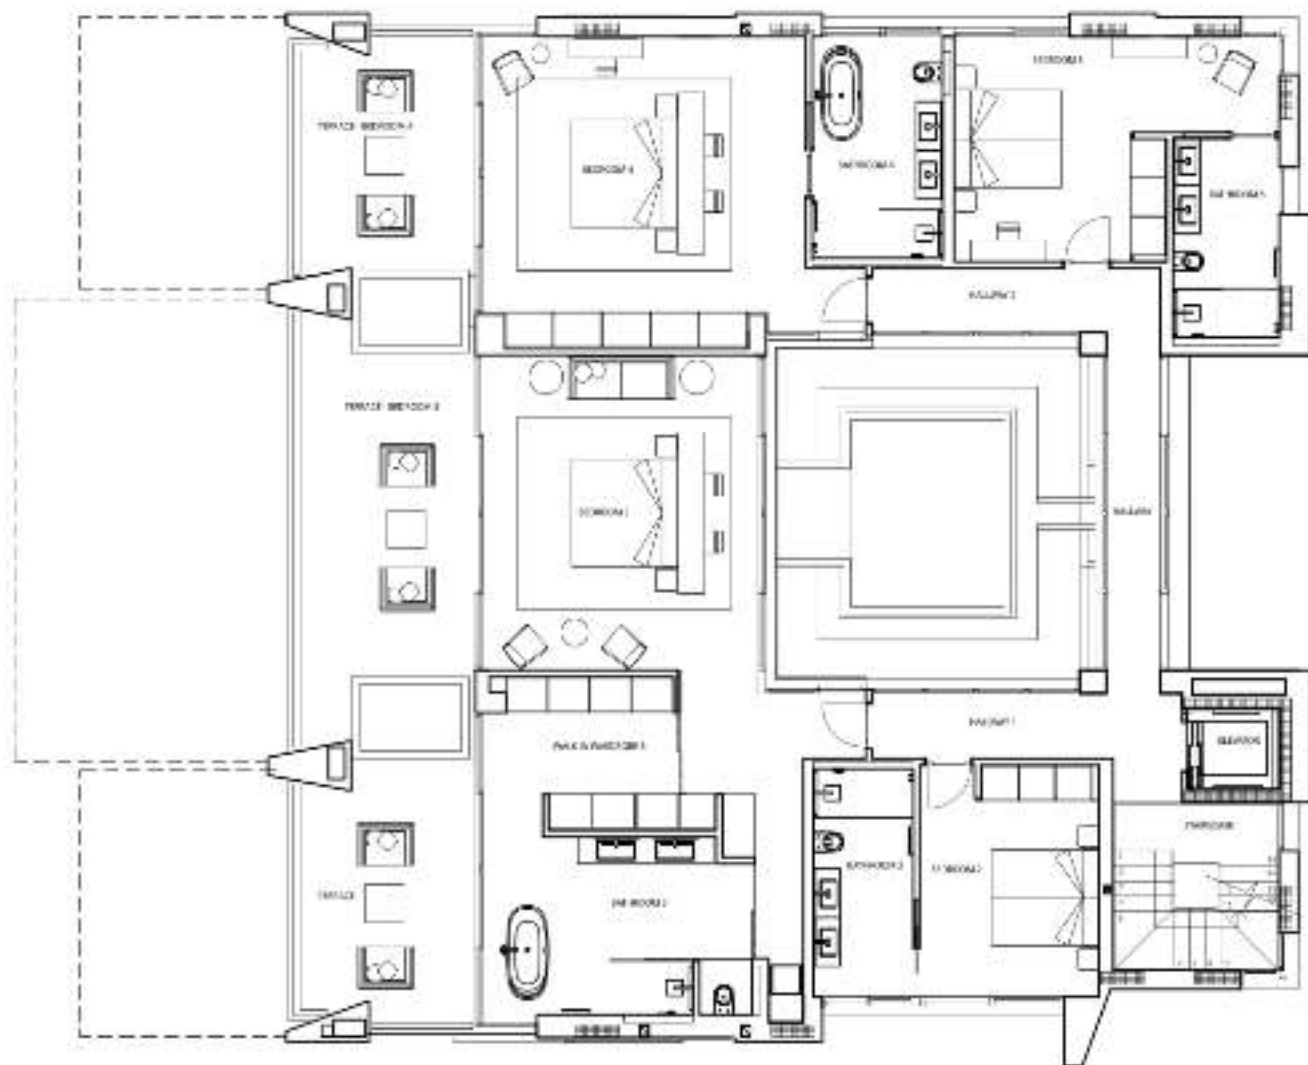

PALACETE 4, Ostró
6 Bedrooms + 7 Bathrooms

FIRST FLOOR