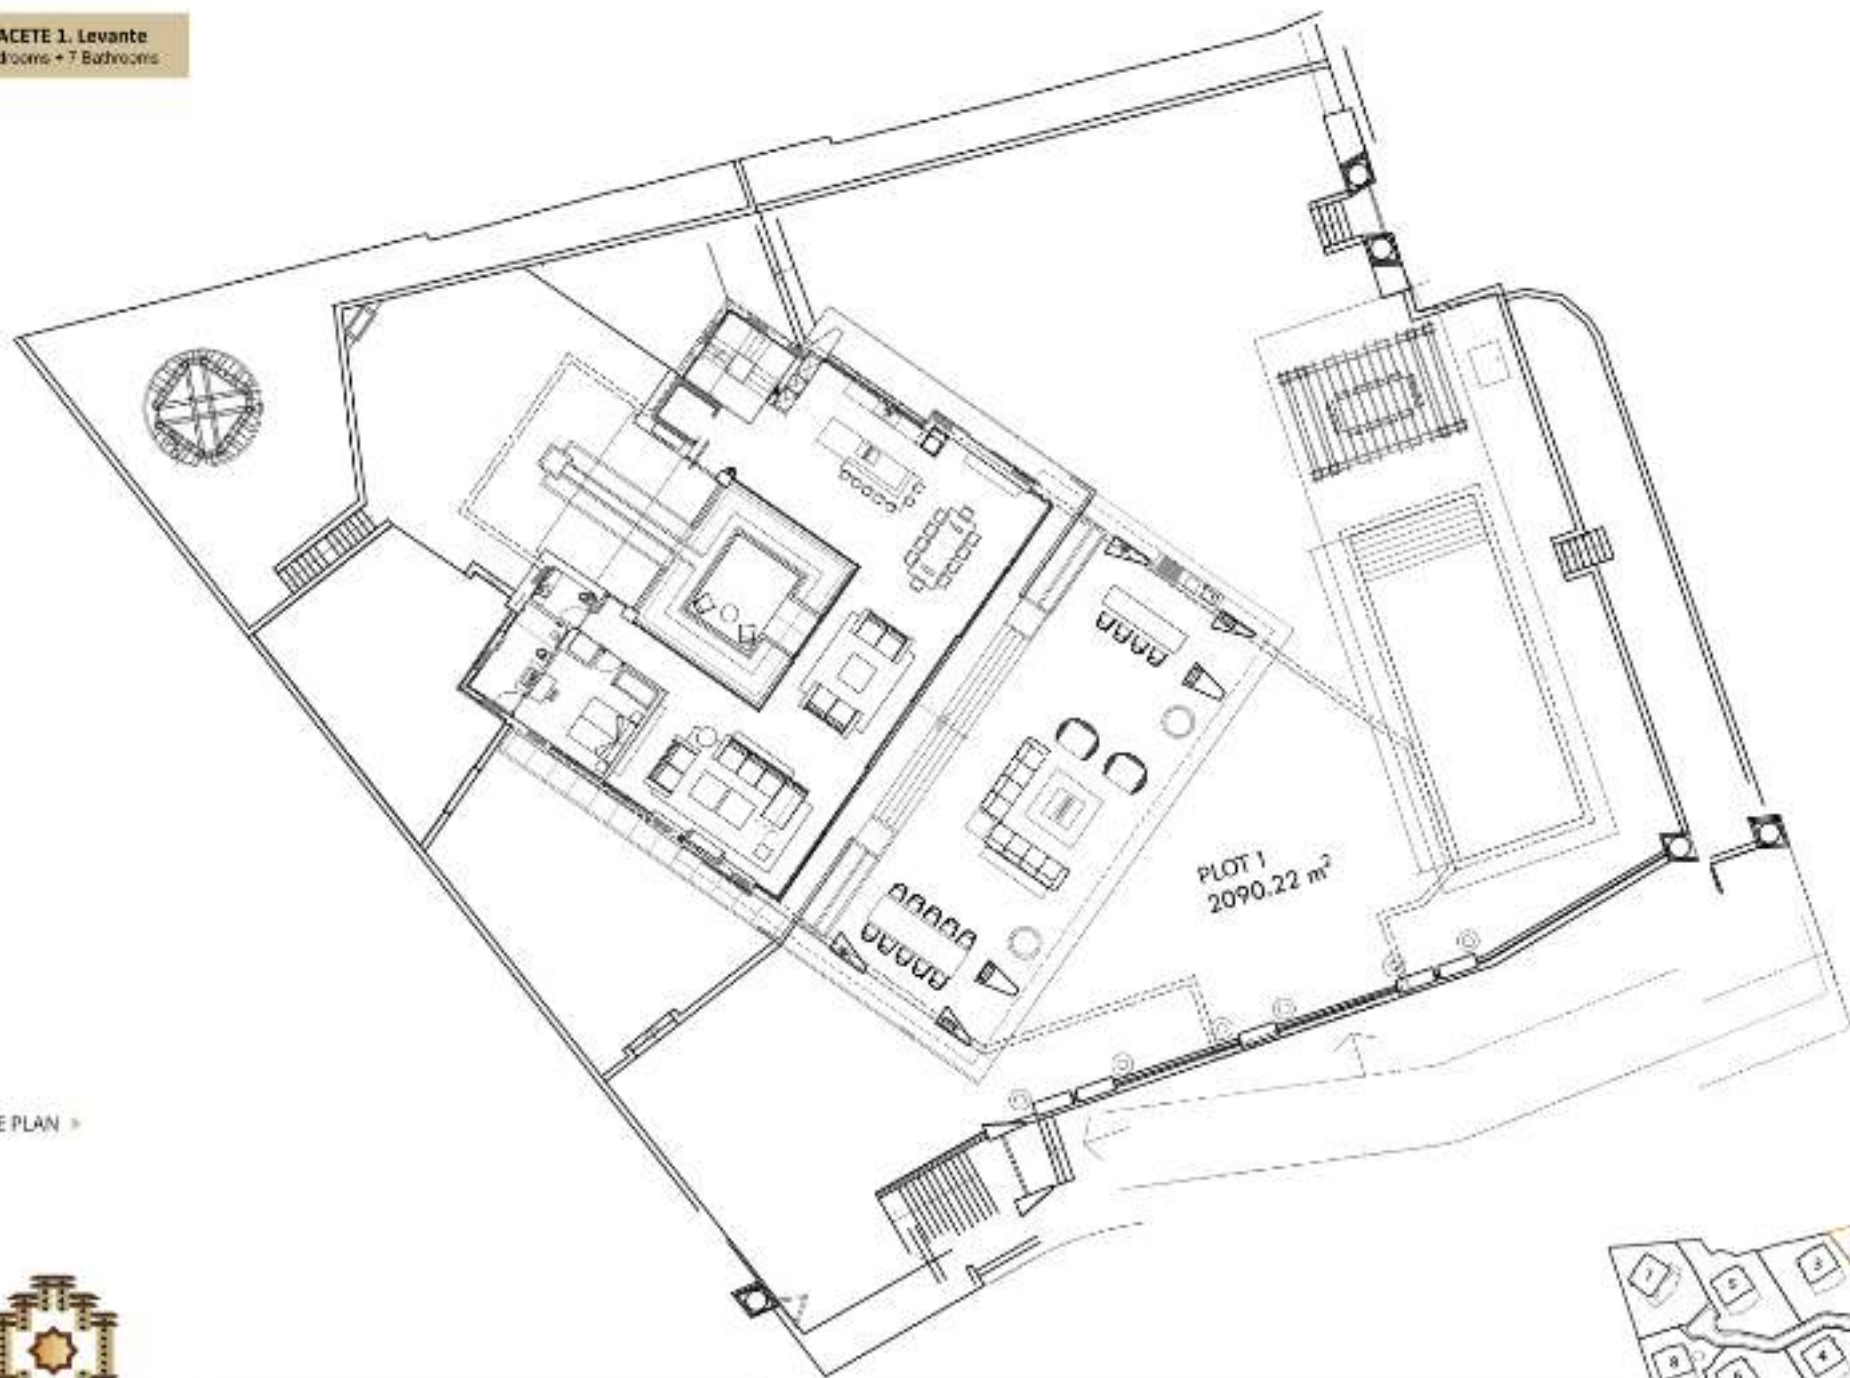

PALACETE 1. Levante
6 Bedrooms + 7 Bathrooms

SITE PLAN >

PALACETES DE BANÚS

Disclaimer: This document is purely informative and for marketing purposes only. It does not form part of any offer or contract between any of the parties in any way. All the information contained in this document is known to be accurate at time of production but is subject to change without prior notice. Any questions that may arise in the interpretation of these plans (rooms, heights, sections etc.) can be clarified by contacting the developer. (Capitals of furniture and kitchens have been included for guidance and decorative purposes only.)

N O R T H

SITE PLAN - PALACETES DE BANÓS

PALACETE 1. Levante
5 Bedrooms + 7 Bathrooms

GROUND FLOOR - OPT. A

PALACETES DE BANÚS

Disclaimer: This document is purely informative and for marketing purposes only. It does not form part of any offer or contract between any of the parties in any way. All the information contained in this document is known to be accurate at time of production but is subject to change without prior notice. Any questions that may arise in the interpretation of these plans (sizes, heights, sections etc.) can be clarified by contacting the developer. Decisions of furniture and kitchen have been included for guidance and descriptive purposes only.

NORTH

SITE PLAN - PALACETES DE BANÚS

PALACETE 1, Levante
5 Bedrooms + 7 Bathrooms

GROUND FLOOR - OPT. B

PALACETES DE BANÚS

Disclaimer: This document is purely informative and for marketing purposes only. It does not form part of any offer or contract between any of the parties in any way. All the information contained in this document is known to be accurate at time of production but is subject to change without prior notice. Any questions that may arise in the interpretation of these plans (sizes, heights, sections etc.) can be clarified by contacting the developer. Decisions of furniture and kitchen have been included for guidance and descriptive purposes only.