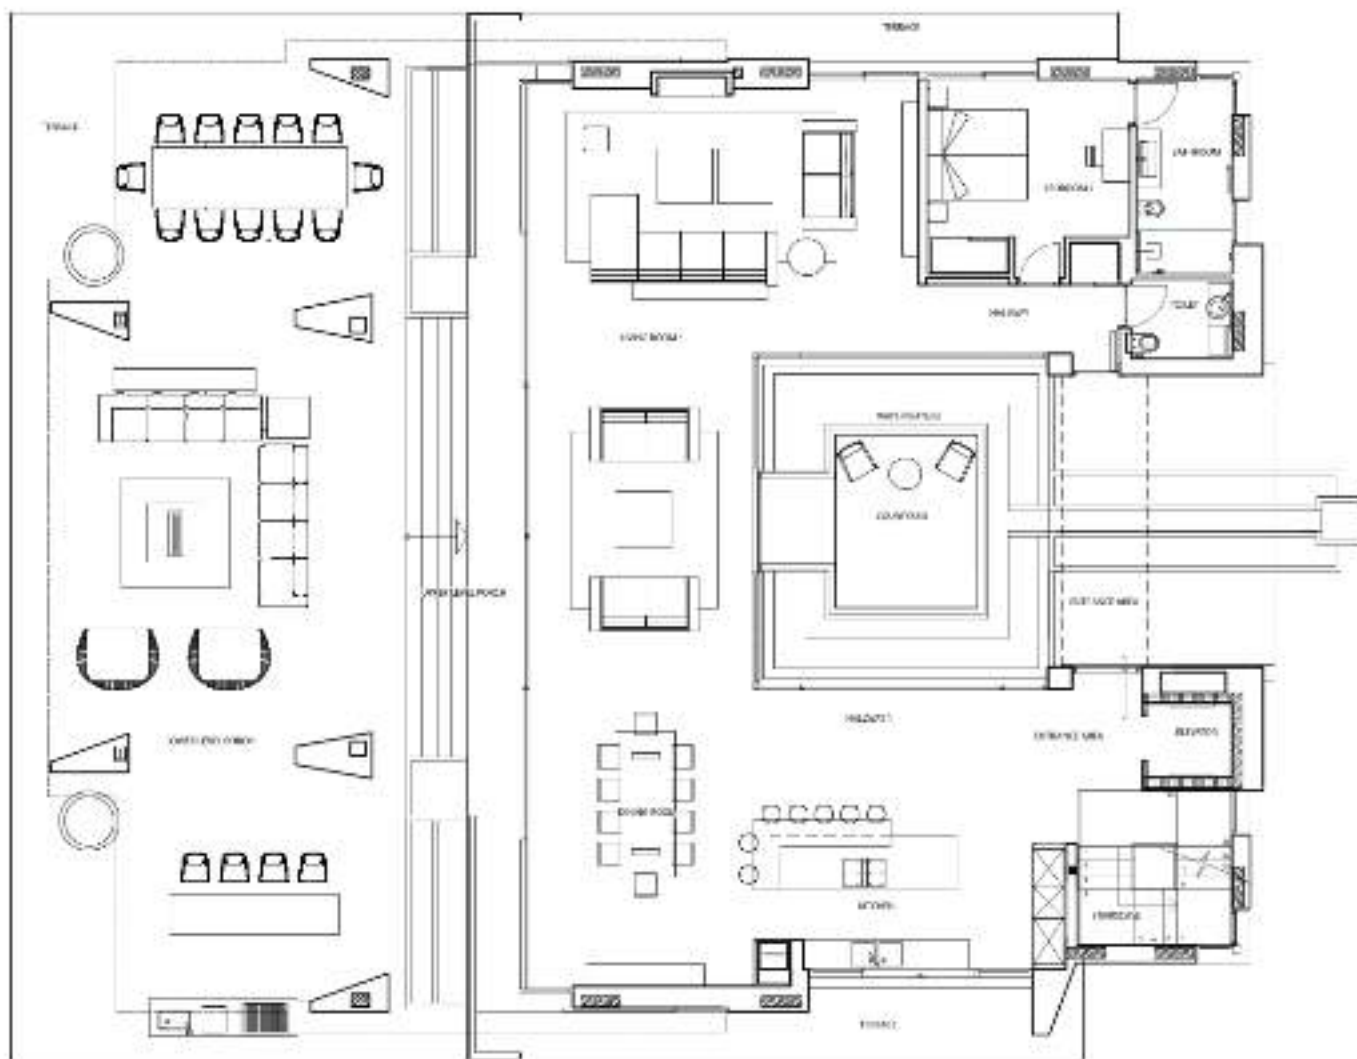

PALACETE 8. Ponente
6 Bedrooms + 7 Bathrooms

GROUND FLOOR - OPT. A