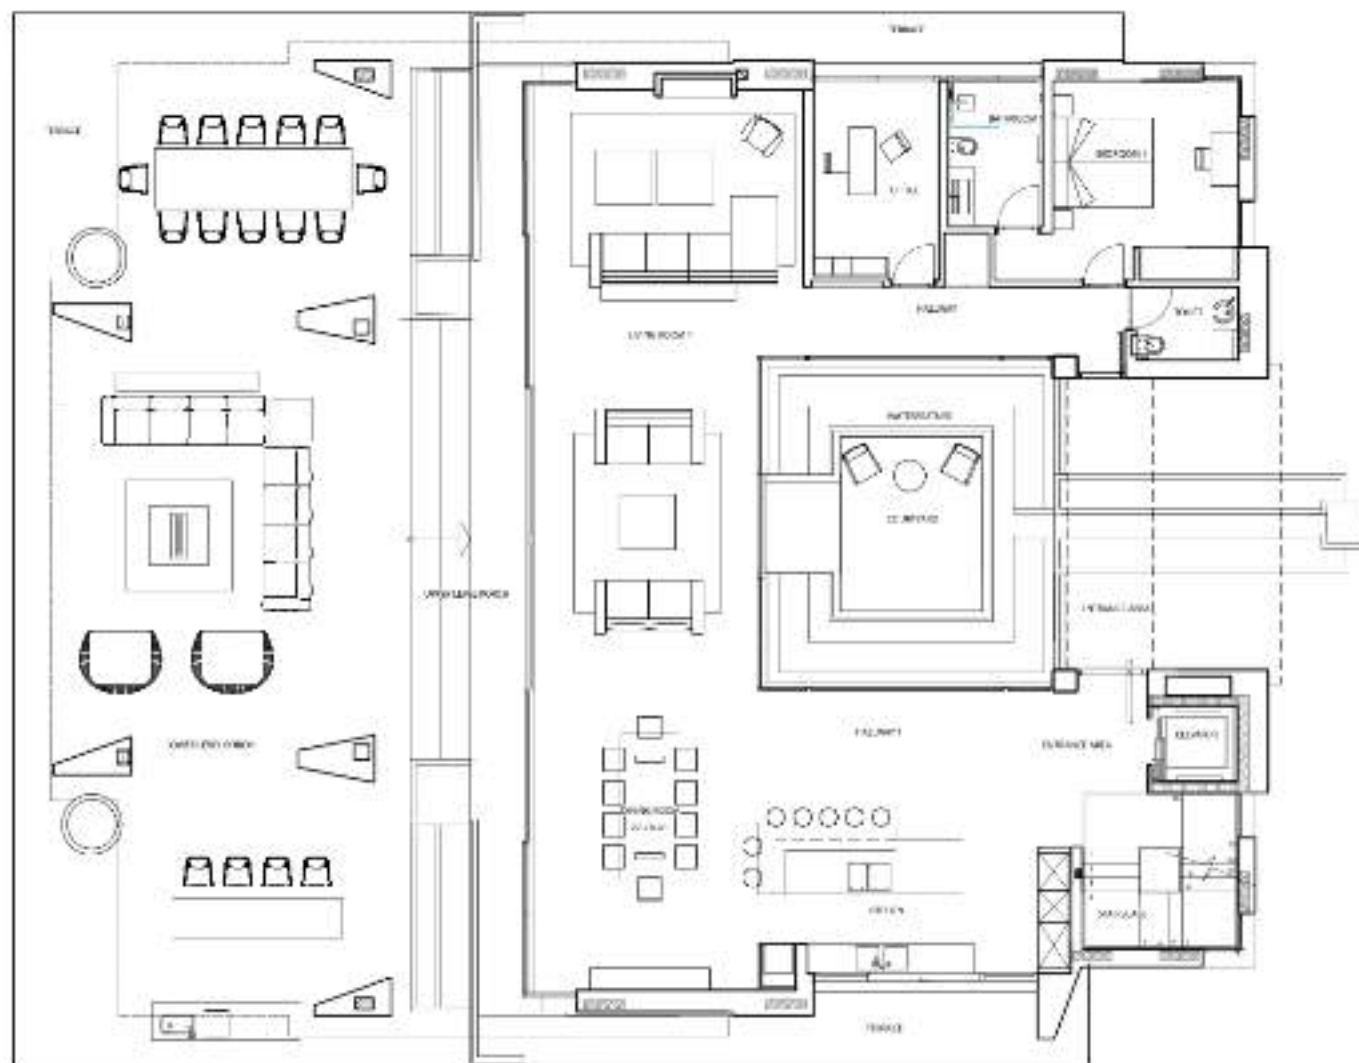

PALACETE 8. Ponente
6 Bedrooms + 7 Bathrooms

GROUND FLOOR - OPT. B