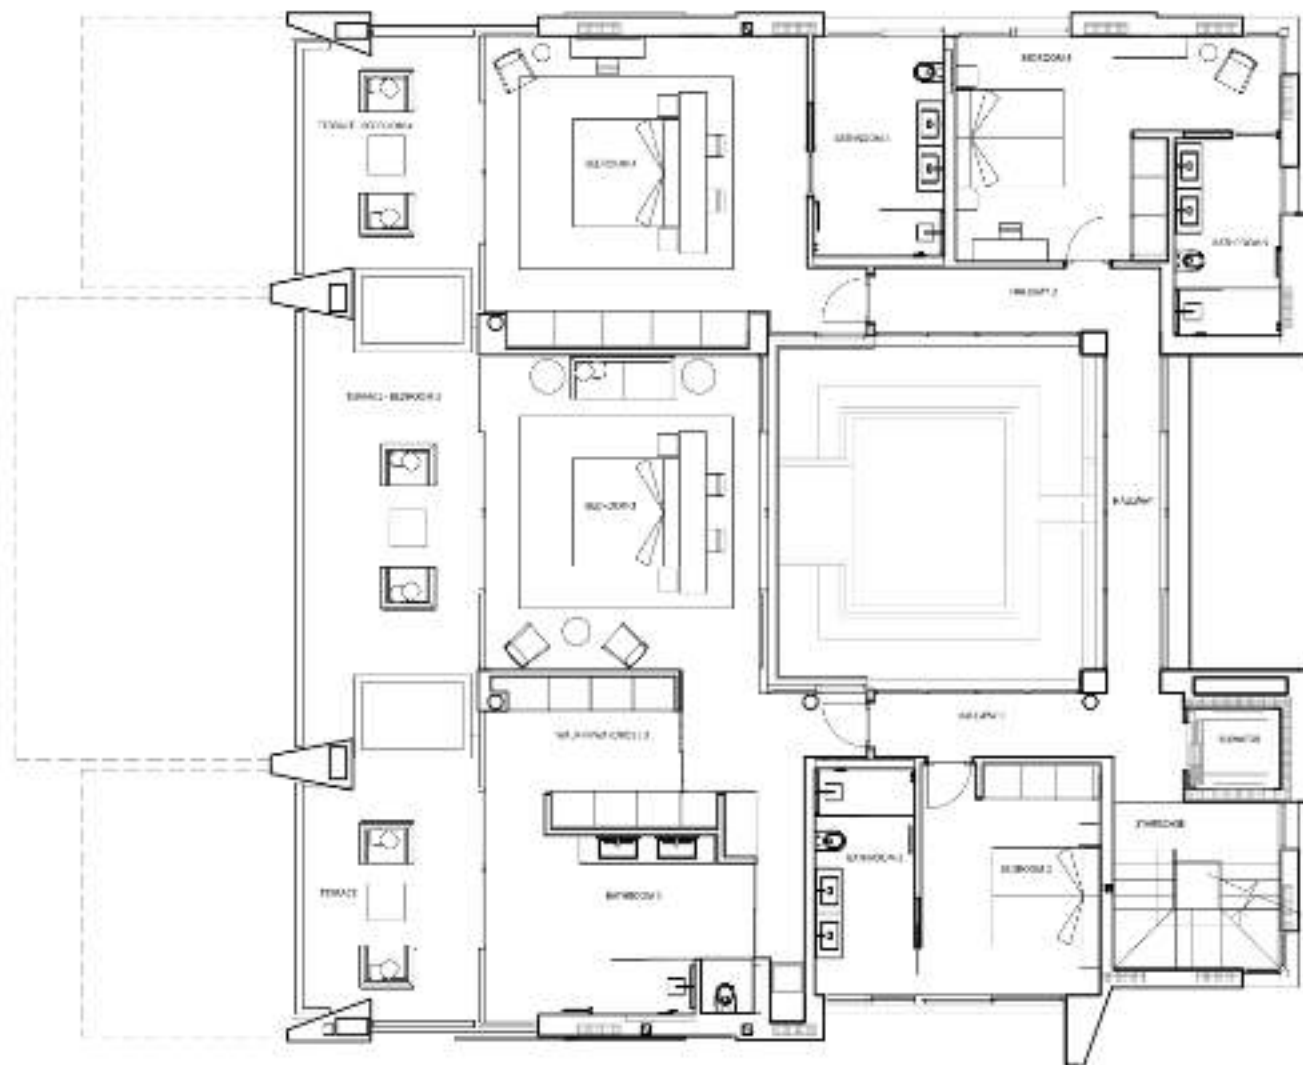

PALACETE 5. Tramontane
6 Bedrooms + 7 Bathrooms

FIRST FLOOR