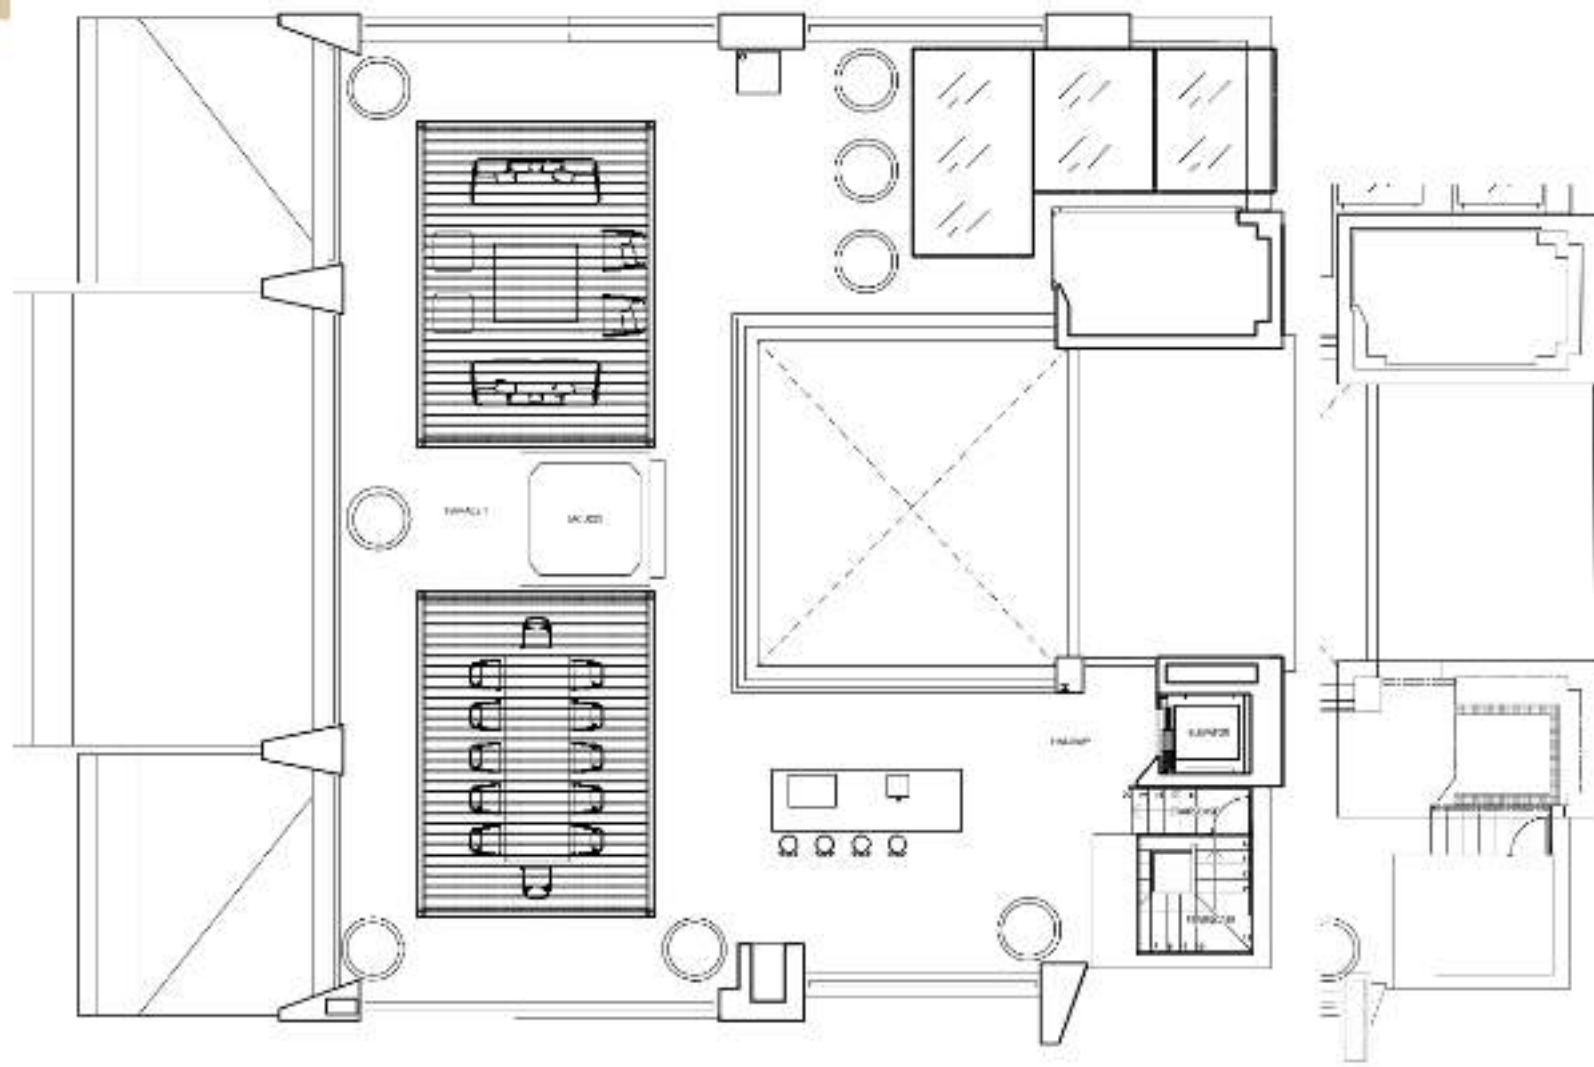

PALACETE 4. Ostró
6 Bedrooms + 7 Bathrooms