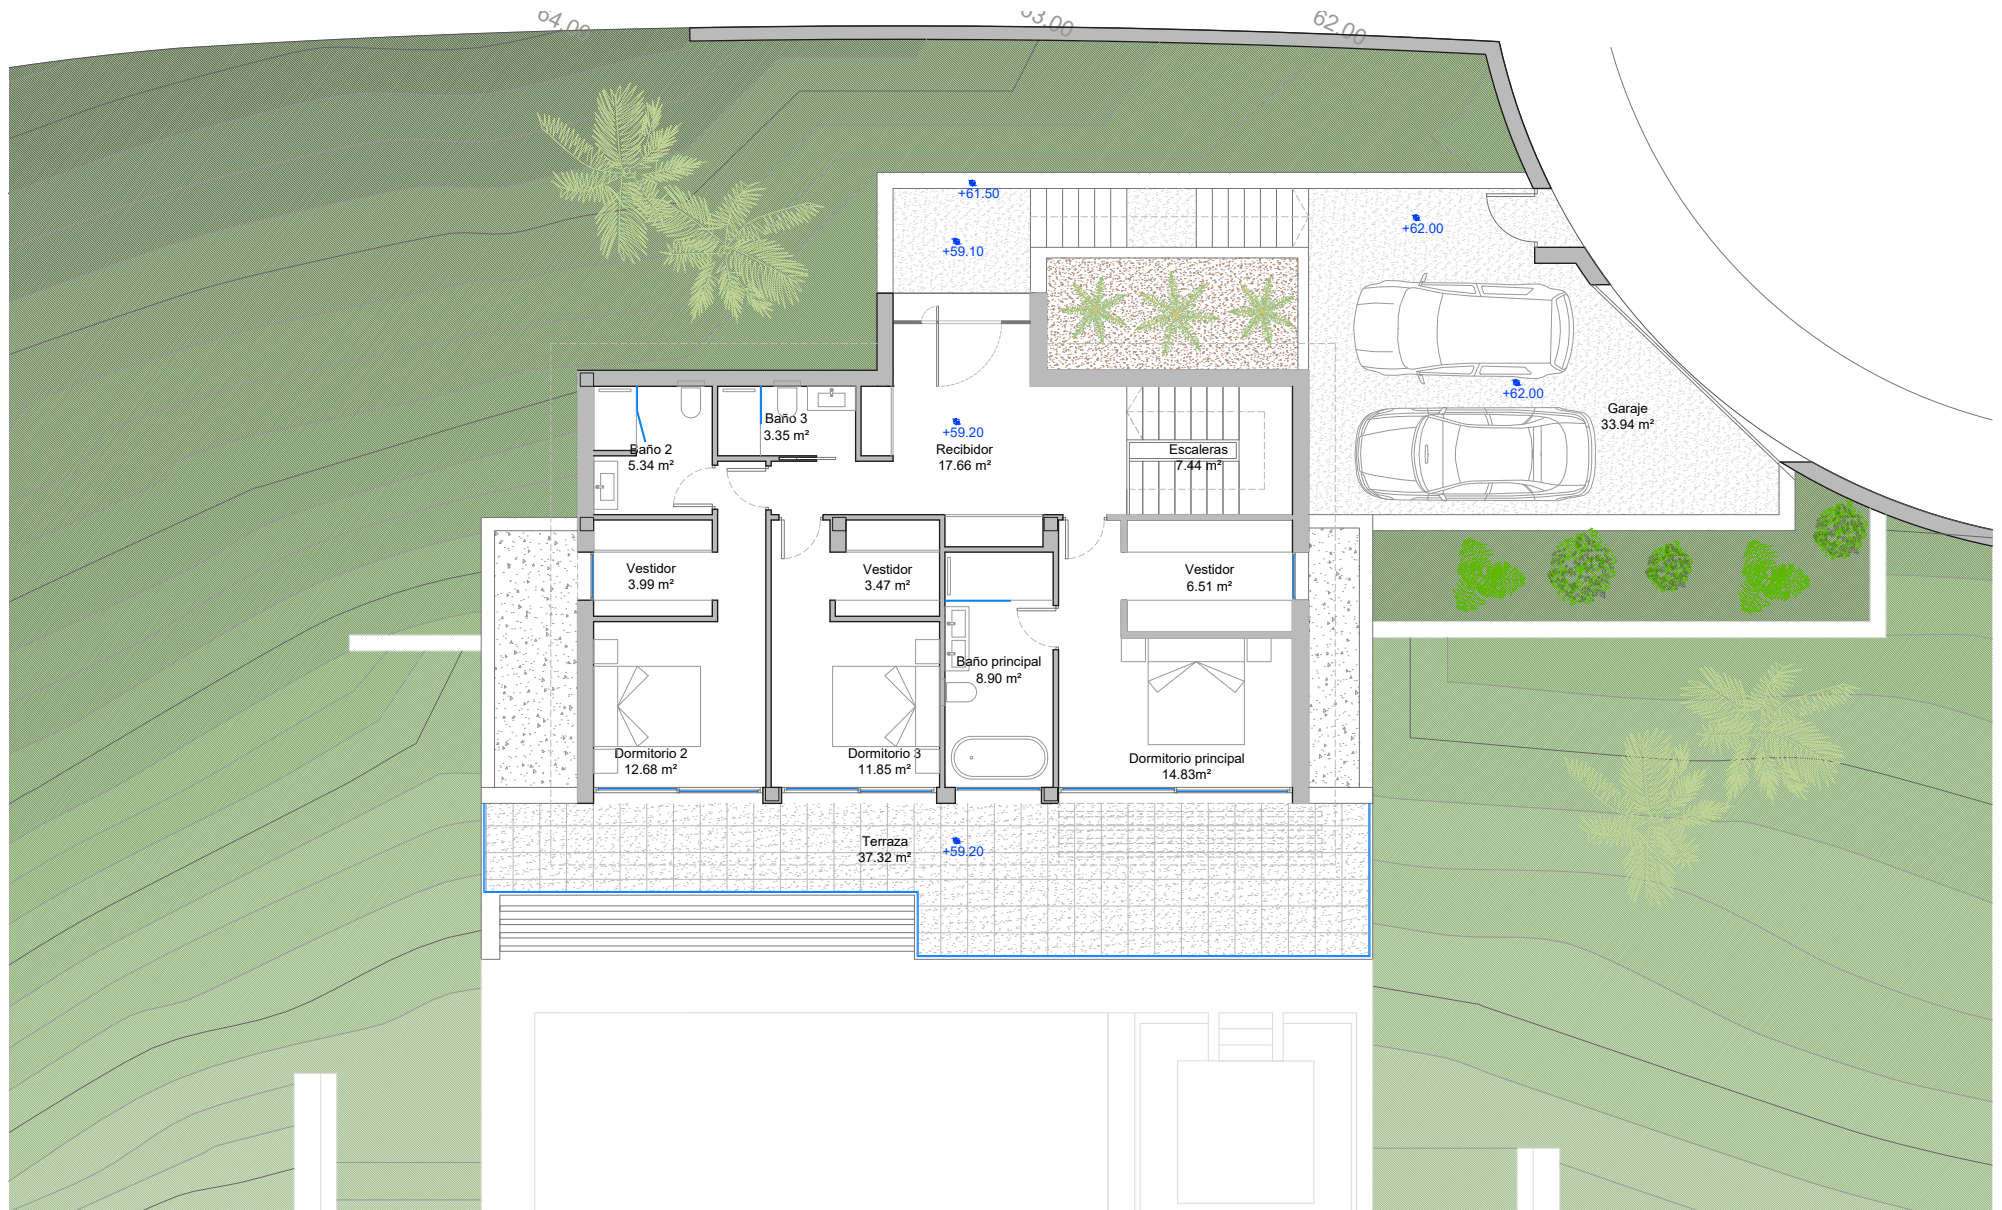

FLOORS PLANS

---

PLANOS DE PLANTA

# SILVER VILLA

800 - 1820m<sup>2</sup>

116.26m<sup>2</sup>

39,70m<sup>2</sup>

65,68m<sup>2</sup>

18,09m<sup>2</sup>

41,82m<sup>2</sup>

1

# FIRST FLOOR / PRIMERA PLANTA

115.21m<sup>2</sup>

37,32m<sup>2</sup>

33,94m<sup>2</sup>

3

3

# GROUND FLOOR / PLANTA BAJA

1.240 - 1891m<sup>2</sup>

146,21m<sup>2</sup>

44,90m<sup>2</sup>

23,69m<sup>2</sup>

44,90m<sup>2</sup>

41,82m<sup>2</sup>

1