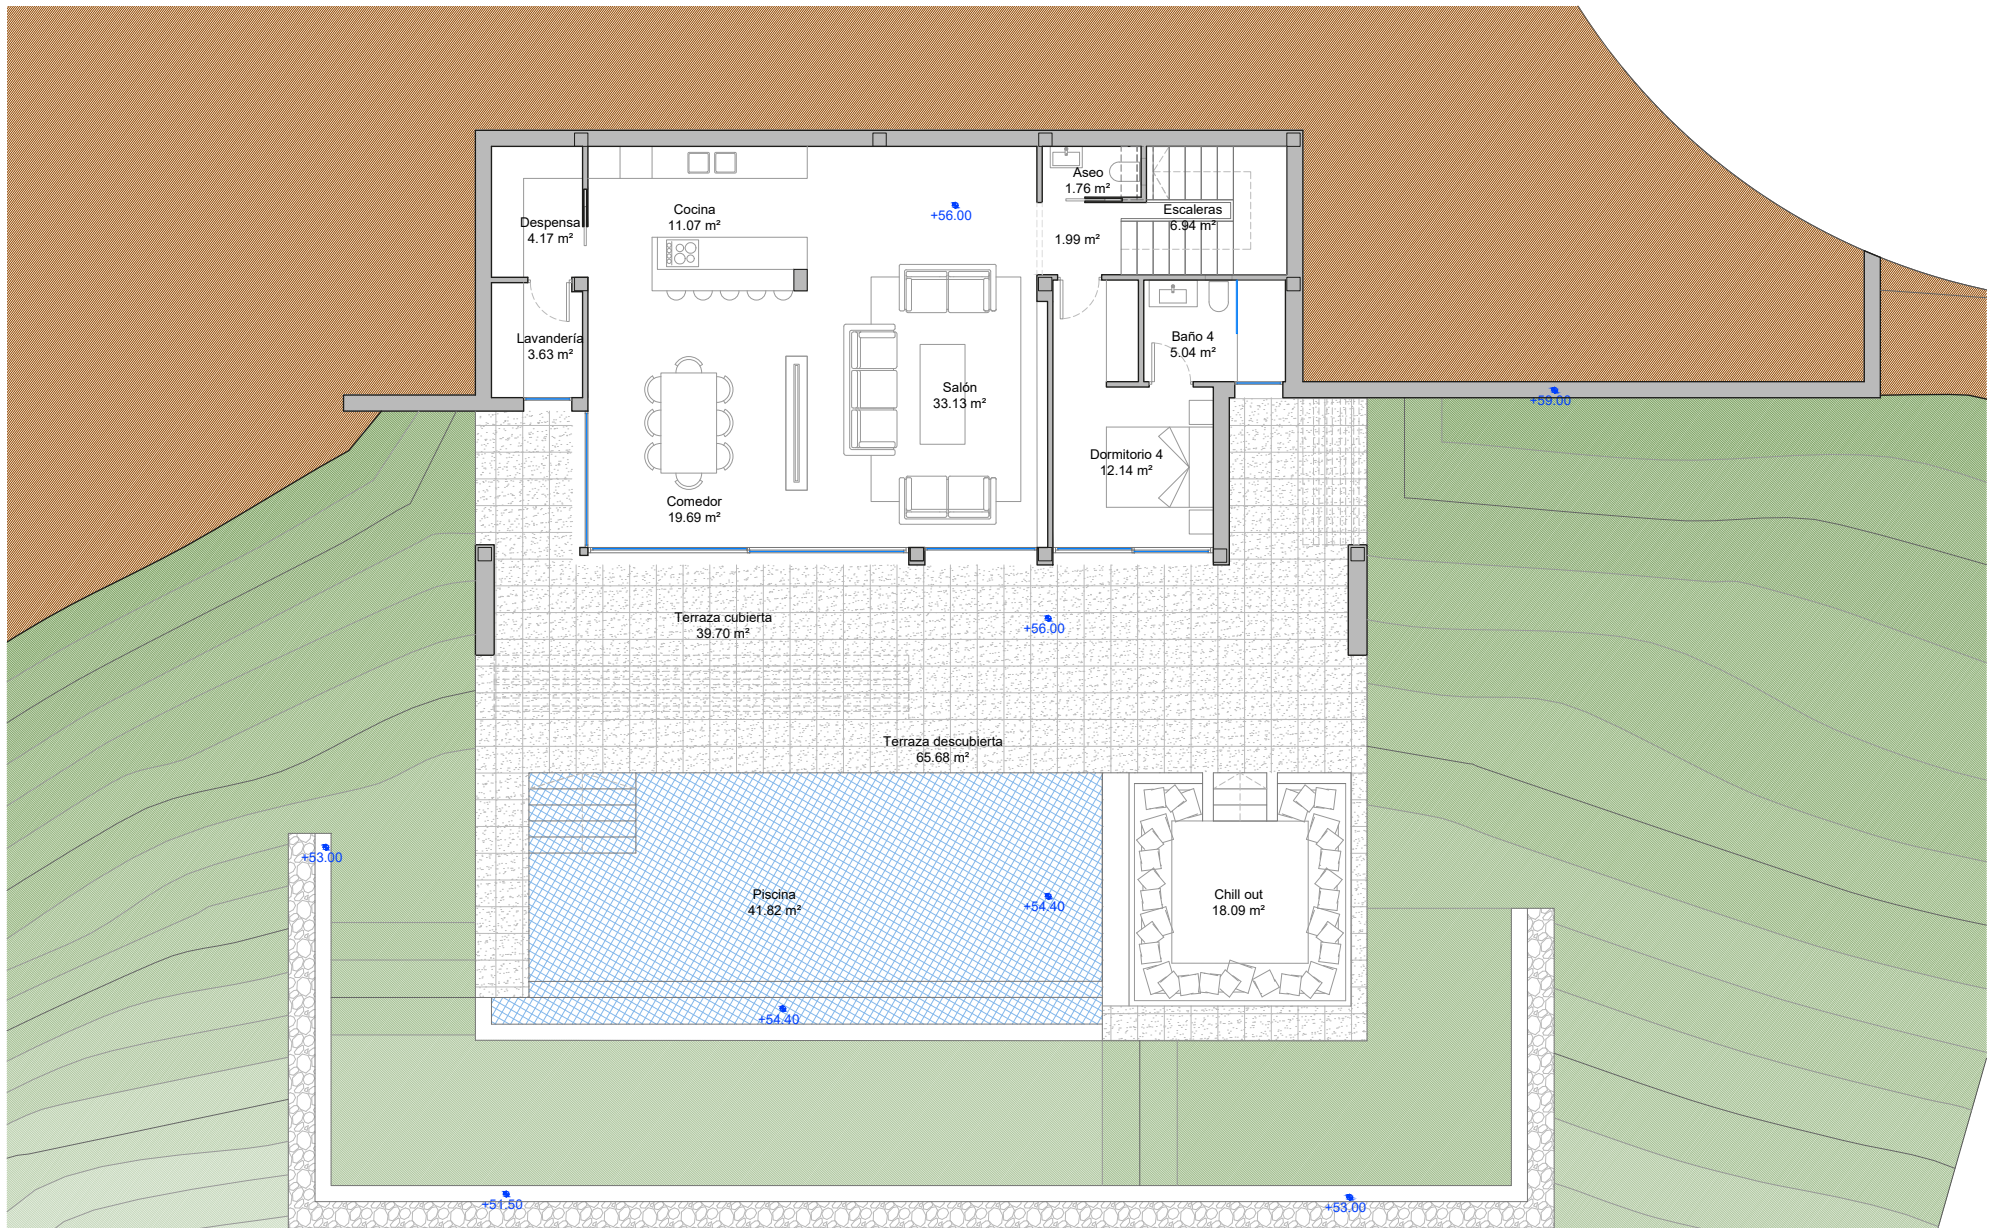

FLOORS PLANS

---

PLANOS DE PLANTA

# SILVER VILLA

800 - 1820m<sup>2</sup>

116.26m<sup>2</sup>

39,70m<sup>2</sup>

65,68m<sup>2</sup>

18,09m<sup>2</sup>

41,82m<sup>2</sup>

1

# FIRST FLOOR / PRIMERA PLANTA

115.21m<sup>2</sup>

37,32m<sup>2</sup>

33,94m<sup>2</sup>

3

3

# GROUND FLOOR / PLANTA BAJA

1.240 - 1891m<sup>2</sup>

146,21m<sup>2</sup>

44,90m<sup>2</sup>

23,69m<sup>2</sup>

44,90m<sup>2</sup>

41,82m<sup>2</sup>

1